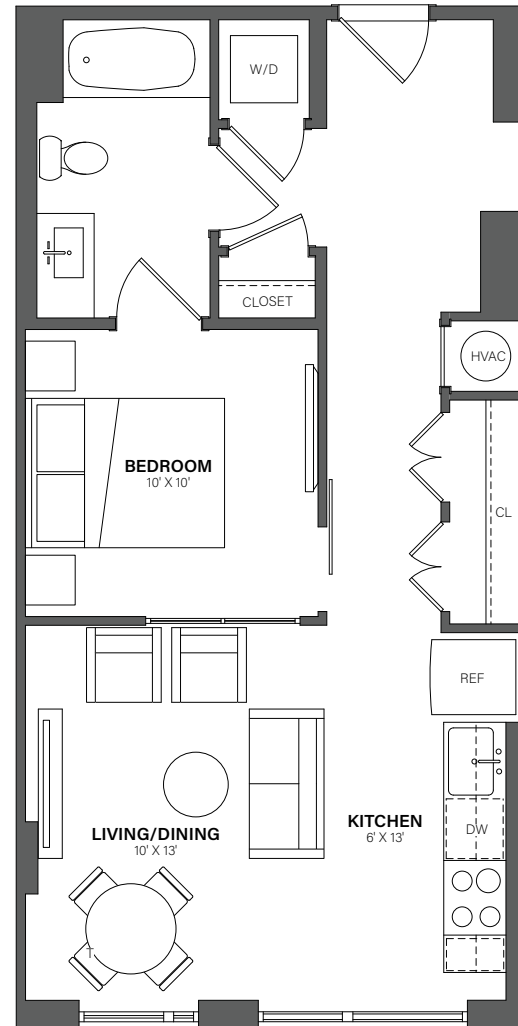

THE WESTERLY

538

1 Bed, 1 Bath • 595 Sq. Ft.

Rent

Available

Lease Term

Floor plans are an artist's conception. Details and dimensions may differ from actual plans.