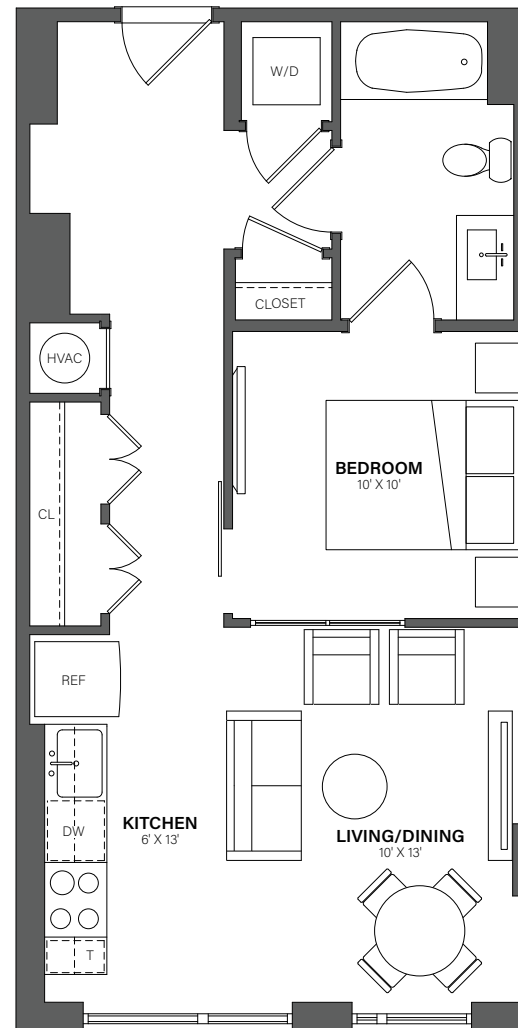

# THE WESTERLY

# 539

1 Bed, 1 Bath • 595 Sq. Ft.

Rent

Available

Lease Term

Floor plans are an artist's conception. Details and dimensions may differ from actual plans.

TheWesterlyDC.com

350 MAPLE DRIVE SW, WASHINGTON, DC 20024