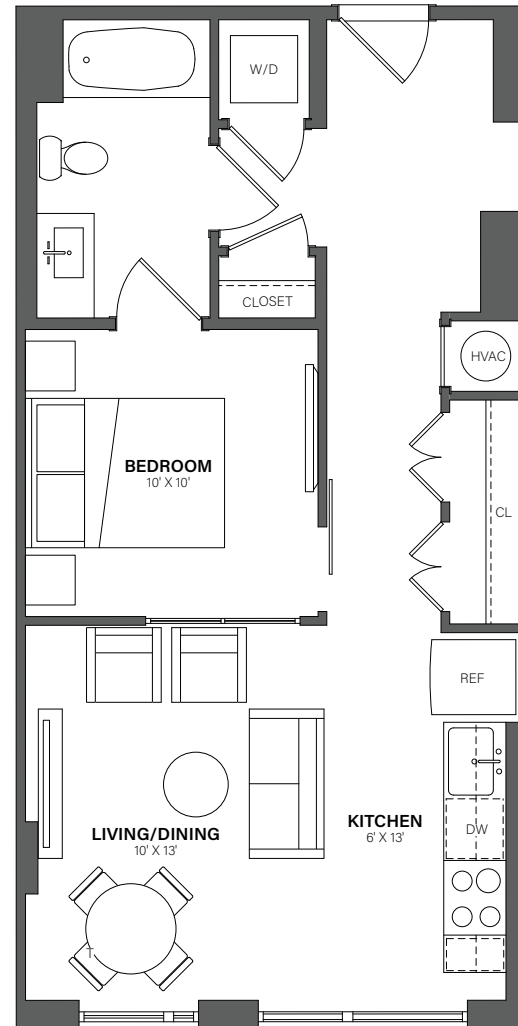

THE WESTERLY

542

1 Bed, 1 Bath • 595 Sq. Ft.

Rent

Available

Lease Term

Floor plans are an artist's conception. Details and dimensions may differ from actual plans.

TheWesterlyDC.com