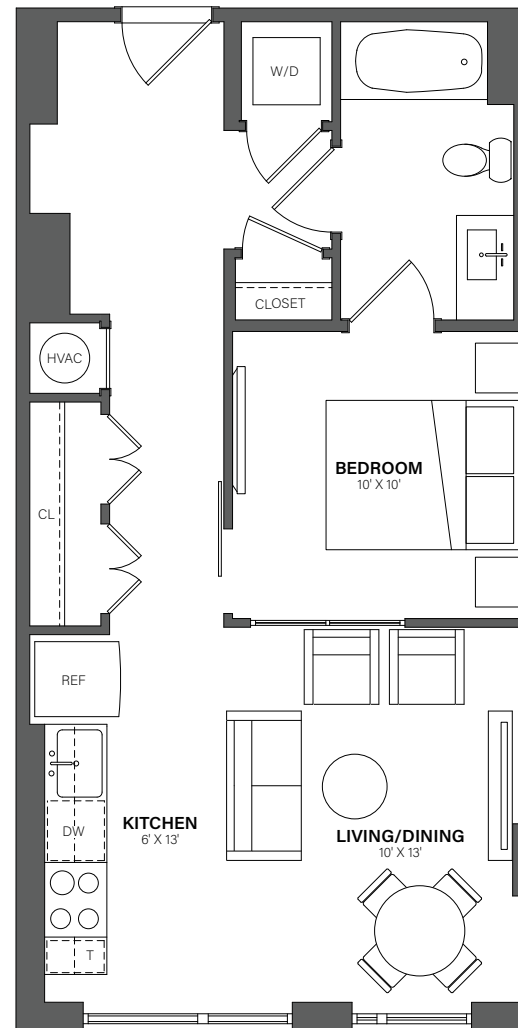

# THE WESTERLY

# 543

1 Bed, 1 Bath • 595 Sq. Ft.

Rent

Available

Lease Term

Floor plans are an artist's conception. Details and dimensions may differ from actual plans.

TheWesterlyDC.com

350 MAPLE DRIVE SW, WASHINGTON, DC 20024