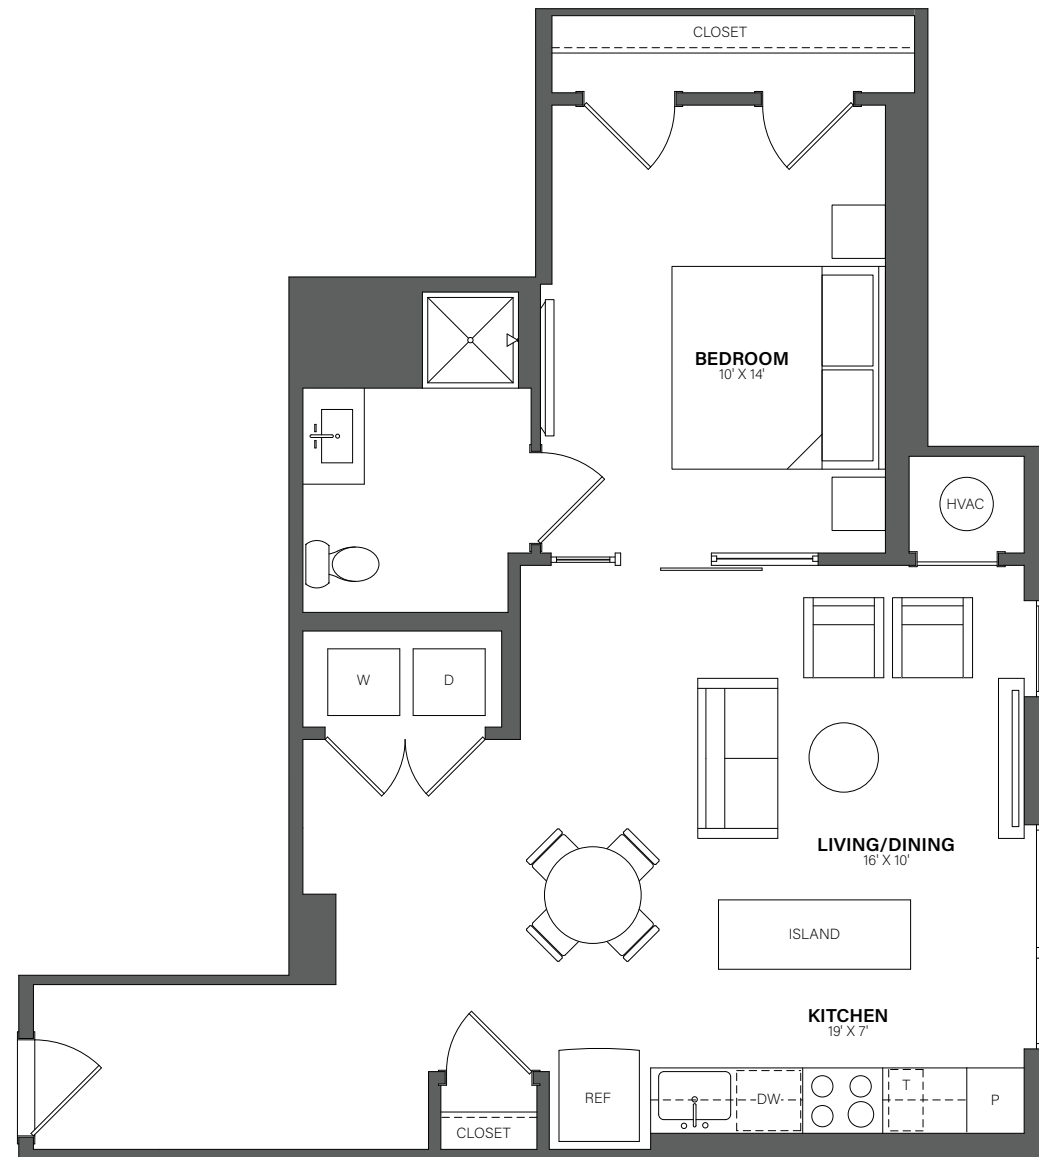

THE WESTERLY

601

1 Bed, 1 Bath • 649 Sq. Ft.

Rent

Available

Lease Term

Floor plans are an artist's conception. Details and dimensions may differ from actual plans.

TheWesterlyDC.com