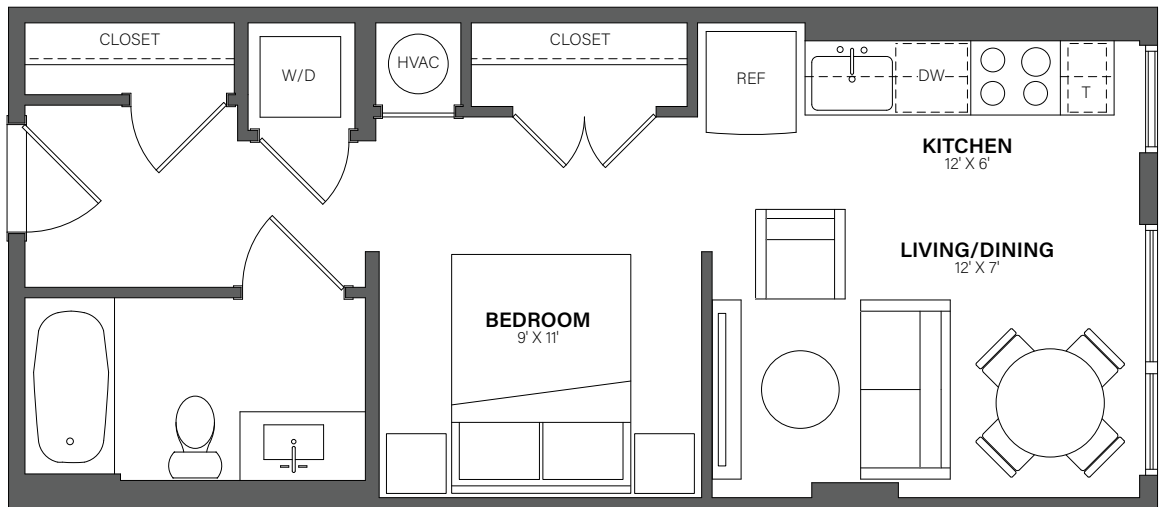

THE WESTERLY

602

Studio, 1 Bath • 452 Sq. Ft.

Rent

Available

Lease Term

Floor plans are an artist's conception. Details and dimensions may differ from actual plans.

TheWesterlyDC.com