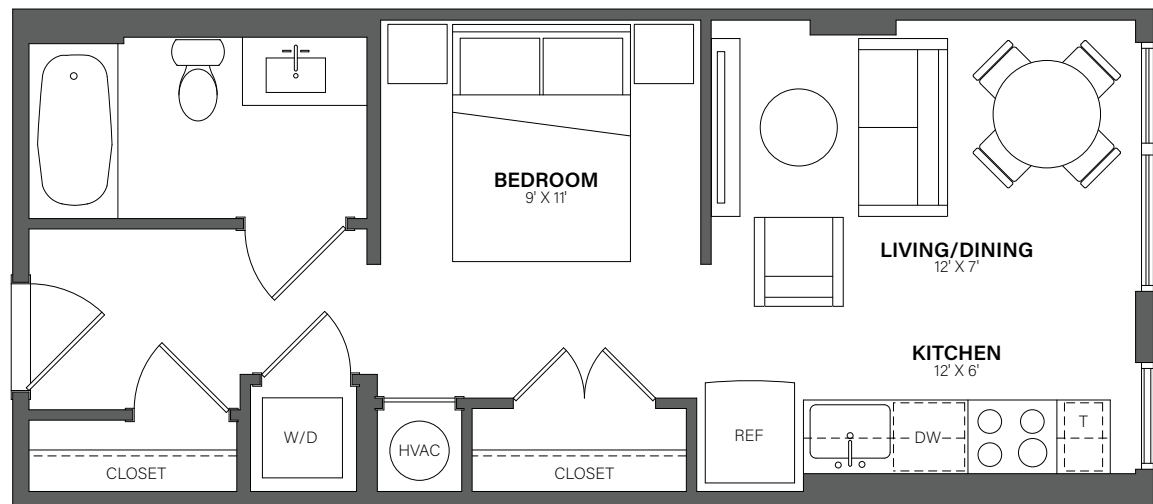

THE WESTERLY

603

Studio, 1 Bath • 452 Sq. Ft.

Rent

Available

Lease Term

Floor plans are an artist's conception. Details and dimensions may differ from actual plans.

TheWesterlyDC.com