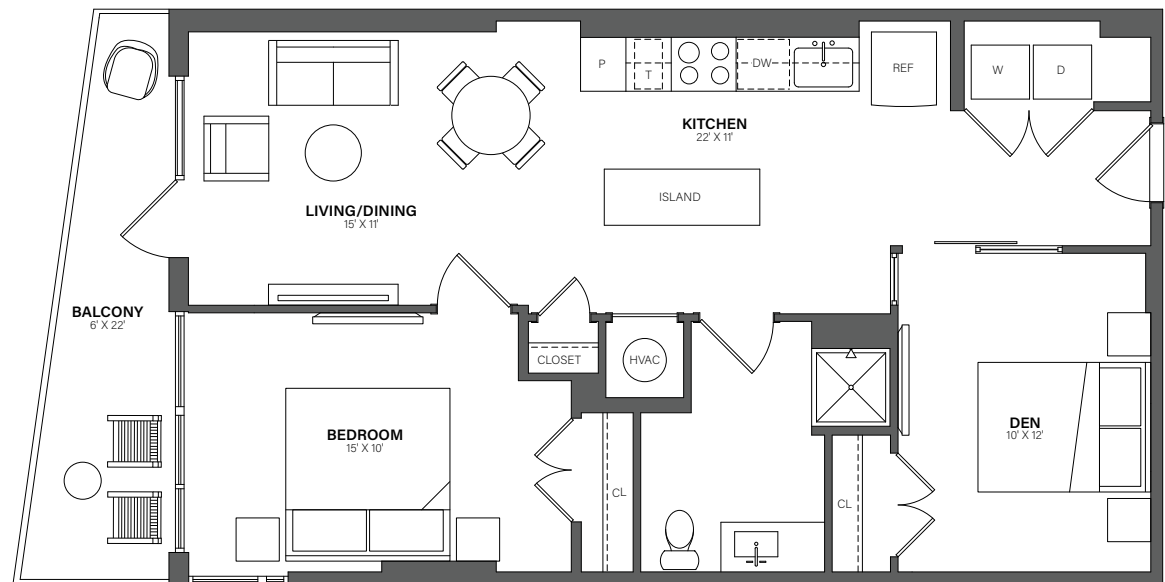

THE WESTERLY

607

1 Bed + Den, 1 Bath • 788 Sq. Ft.

Rent

Available

Lease Term

Floor plans are an artist's conception. Details and dimensions may differ from actual plans.

TheWesterlyDC.com