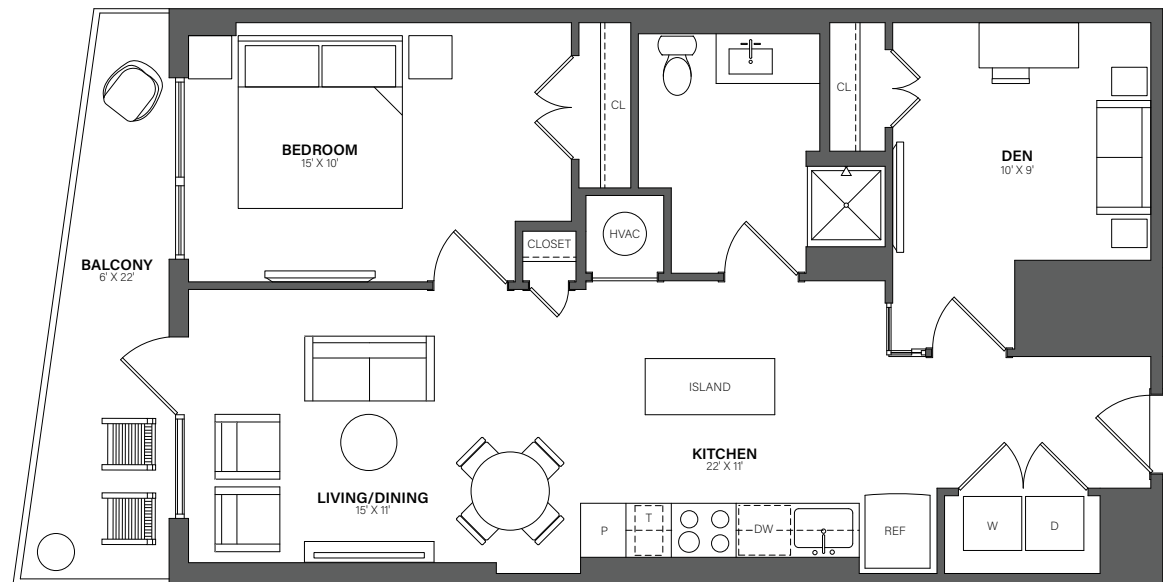

THE WESTERLY

608

1 Bed + Den, 1 Bath • 827 Sq. Ft.

Rent

Available

Lease Term

Floor plans are an artist's conception. Details and dimensions may differ from actual plans.