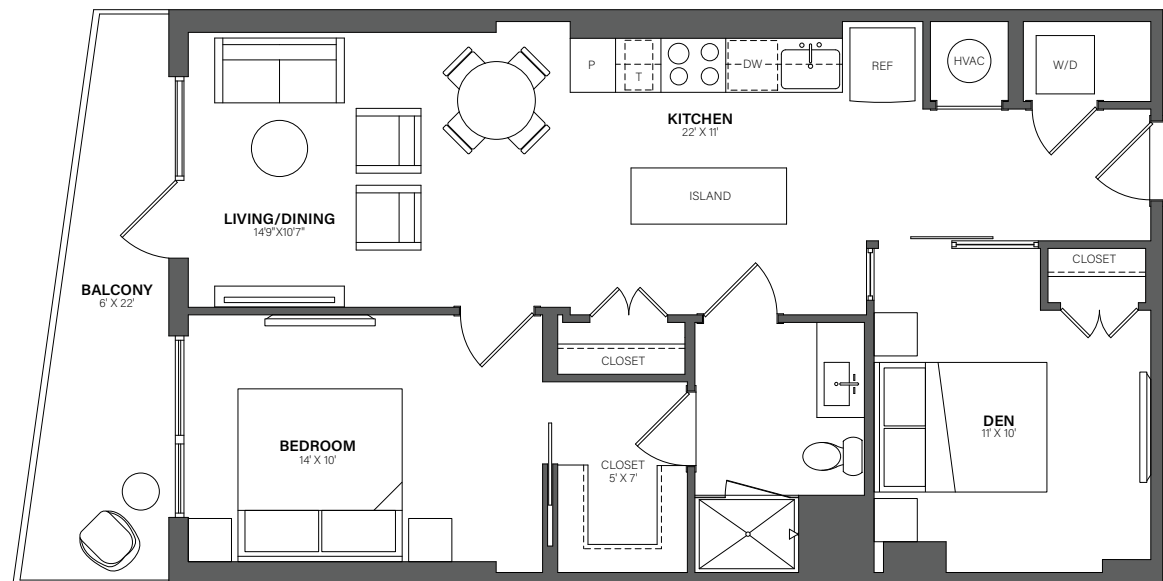

THE WESTERLY

609

1 Bed + Den, 1 Bath • 833 Sq. Ft.

Rent

Available

Lease Term

Floor plans are an artist's conception. Details and dimensions may differ from actual plans.

TheWesterlyDC.com