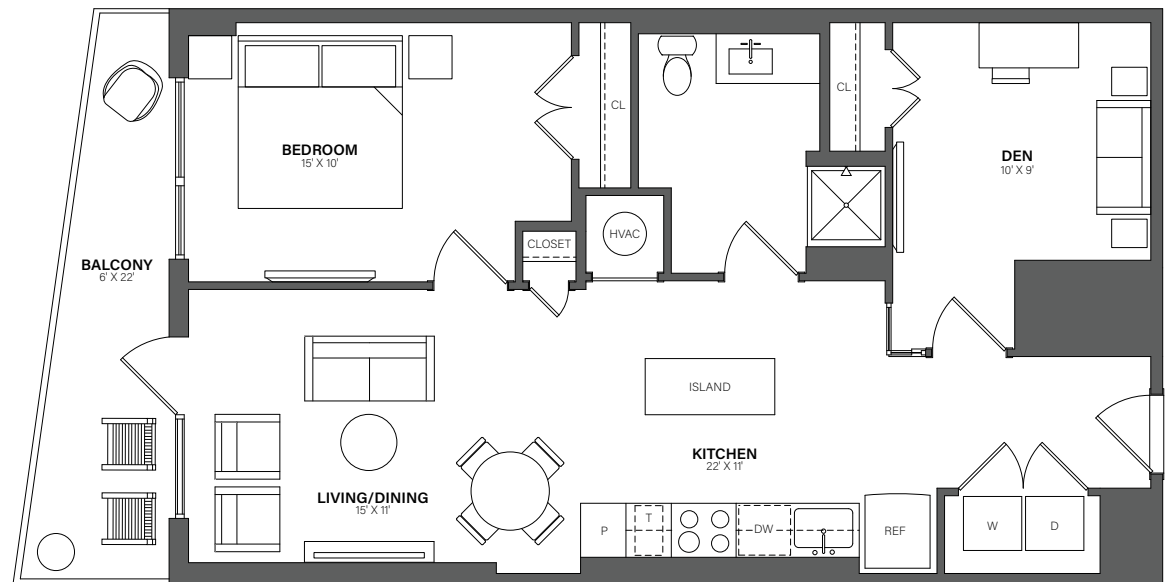

THE WESTERLY

610

1 Bed + Den, 1 Bath • 827 Sq. Ft.

Rent

Available

Lease Term

Floor plans are an artist's conception. Details and dimensions may differ from actual plans.