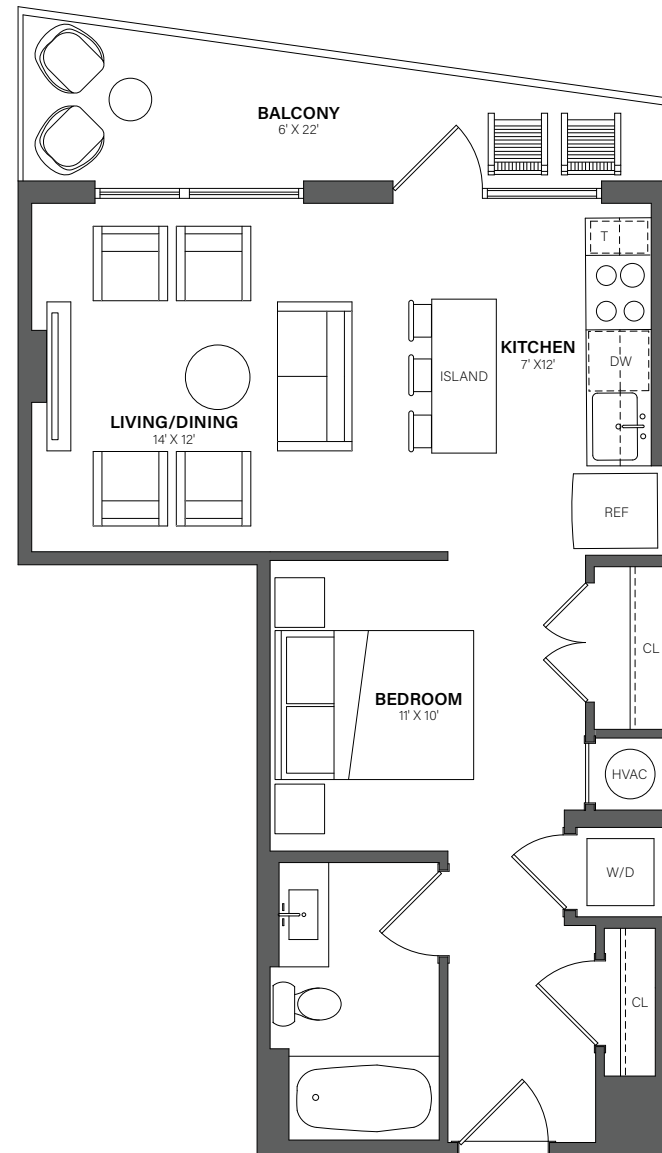

THE WESTERLY

612

Studio, 1 Bath • 560 Sq. Ft.

Rent

Available

Lease Term

Floor plans are an artist's conception. Details and dimensions may differ from actual plans.

TheWesterlyDC.com