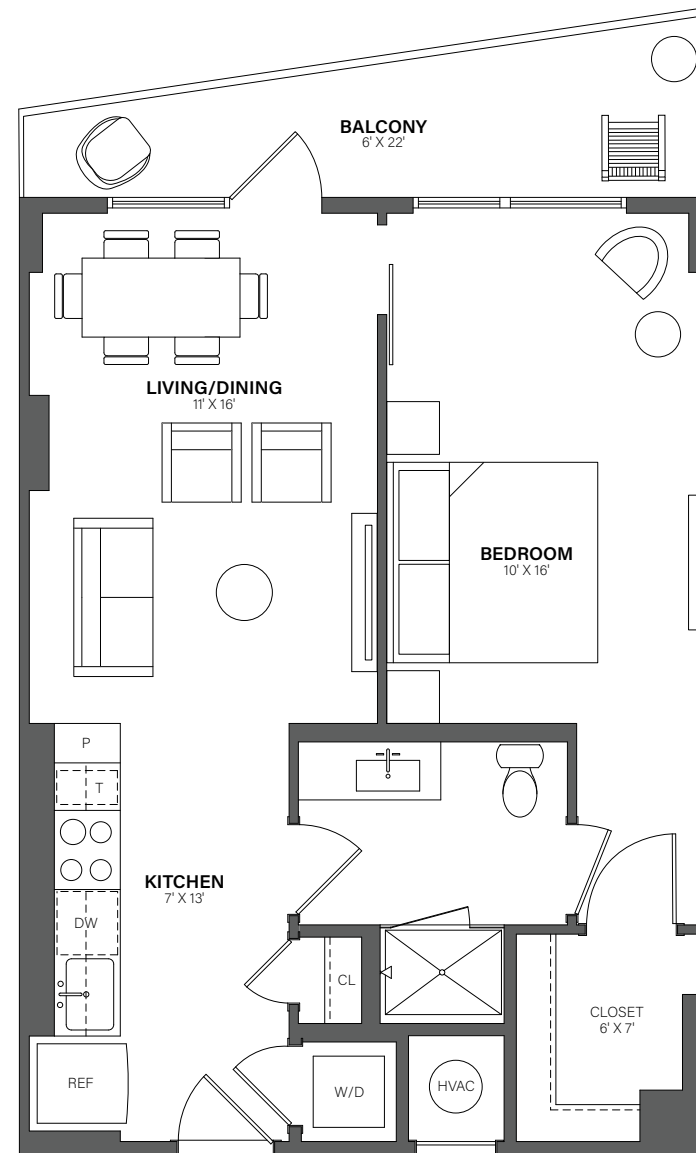

THE
WESTERLY

613

1 Bed, 1 Bath • 671 Sq. Ft.

Rent

Available

Lease Term

Floor plans are an artist's conception. Details and dimensions may differ from actual plans.

TheWesterlyDC.com