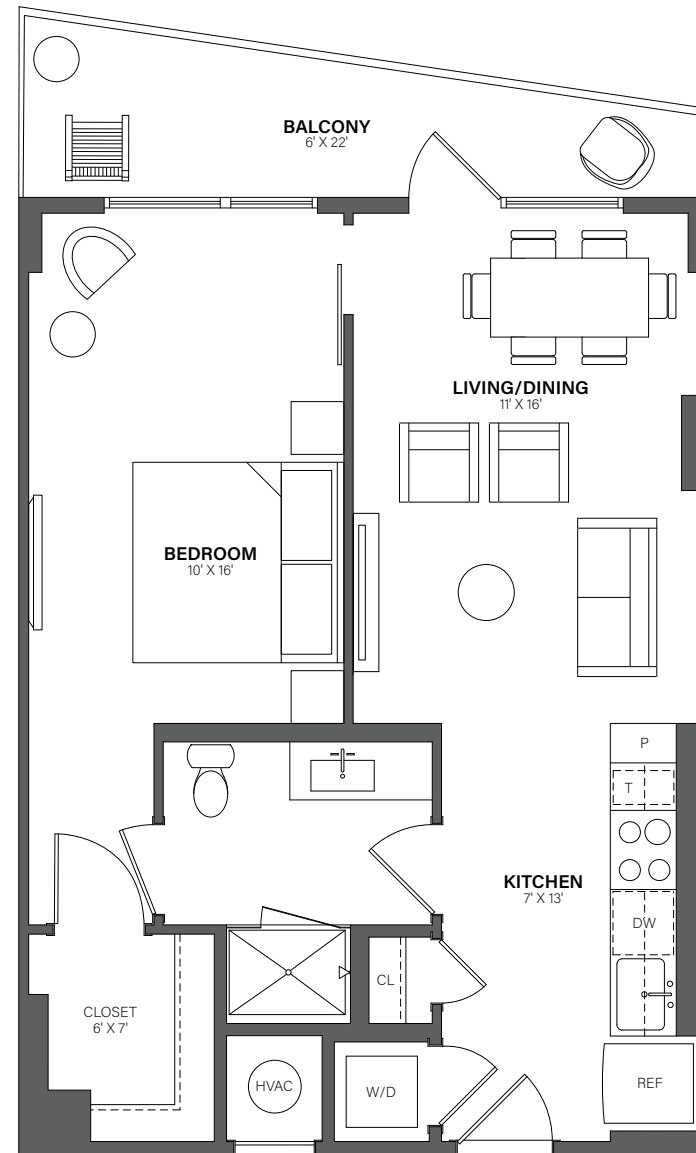

# THE WESTERLY

# 614

1 Bed, 1 Bath • 671 Sq. Ft.

Rent

Available

Lease Term

Floor plans are an artist's conception. Details and dimensions may differ from actual plans.

TheWesterlyDC.com

350 MAPLE DRIVE SW, WASHINGTON, DC 20024