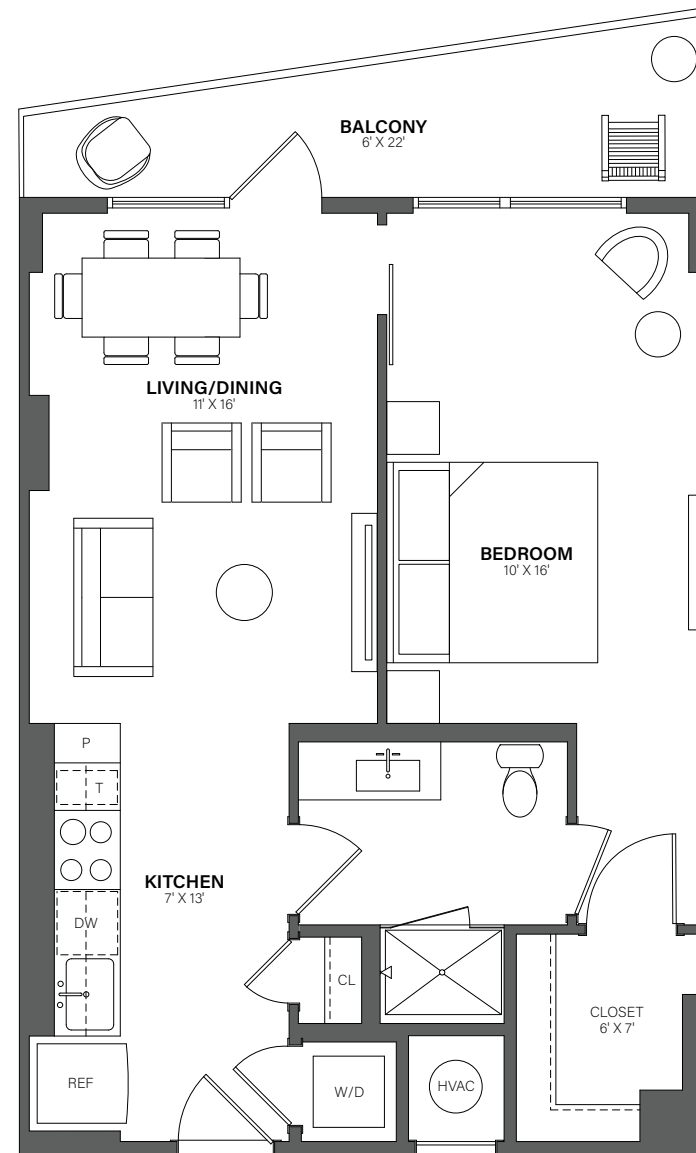

THE WESTERLY

615

1 Bed, 1 Bath • 671 Sq. Ft.

Rent

Available

Lease Term

Floor plans are an artist's conception. Details and dimensions may differ from actual plans.