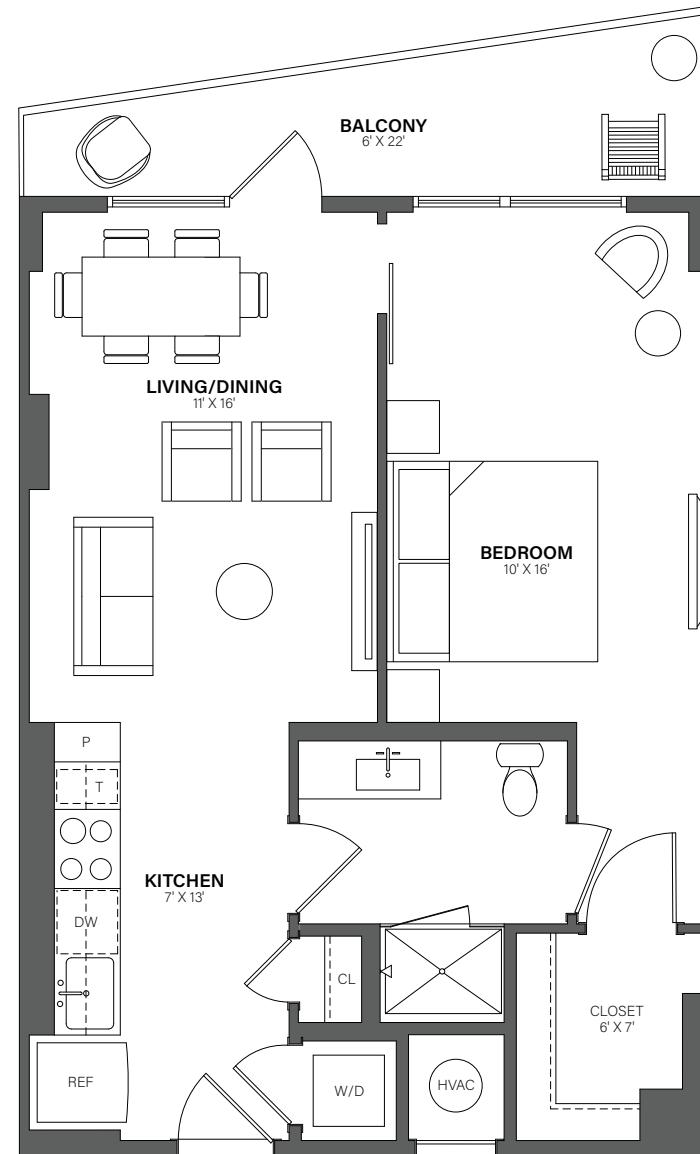

THE
WESTERLY

617

1 Bed, 1 Bath • 671 Sq. Ft.

Rent

Available

Lease Term

Floor plans are an artist's conception. Details and dimensions may differ from actual plans.