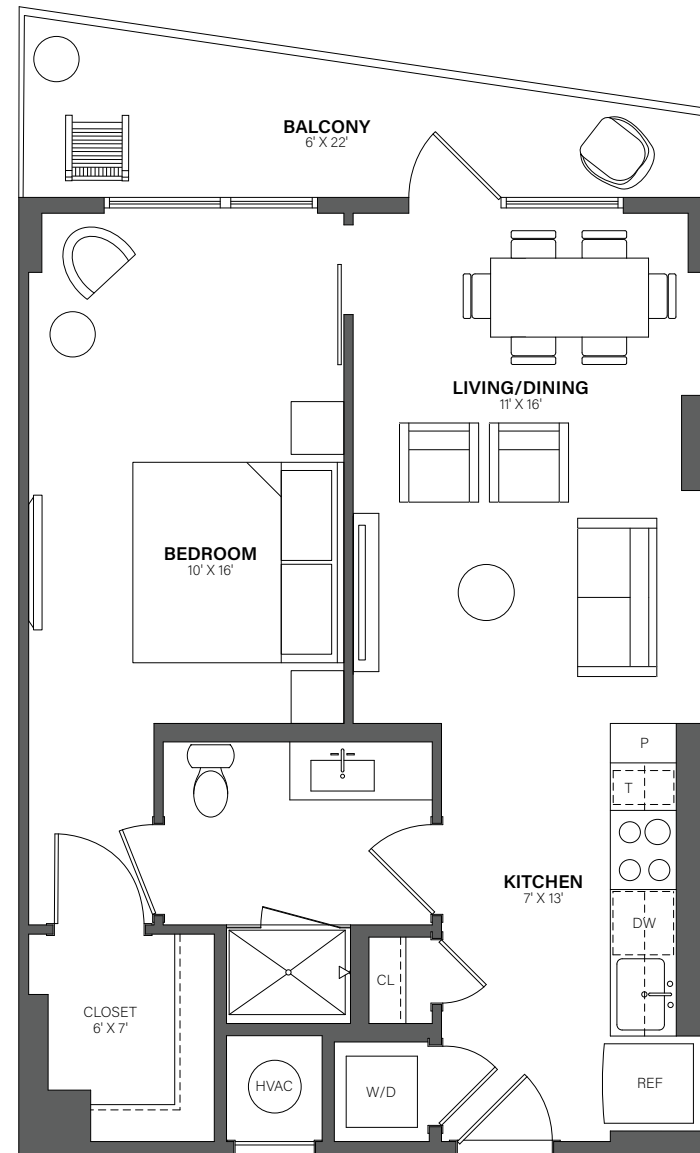

THE WESTERLY

618

1 Bed, 1 Bath • 671 Sq. Ft.

Rent

Available

Lease Term

Floor plans are an artist's conception. Details and dimensions may differ from actual plans.

TheWesterlyDC.com