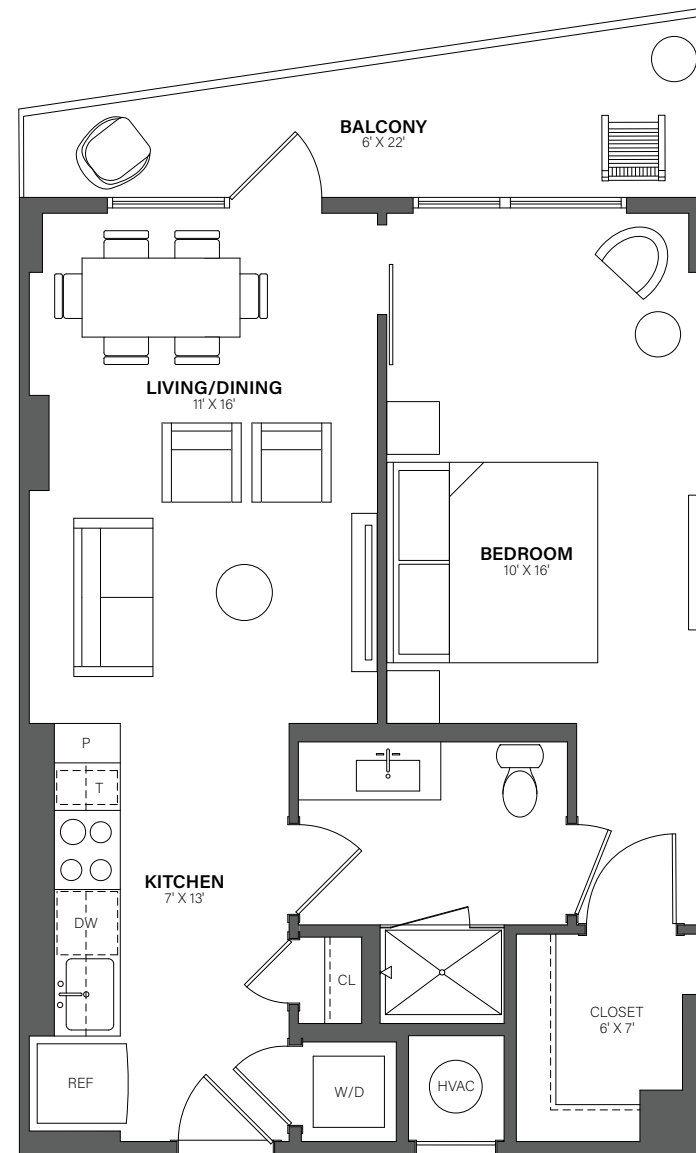

THE  
WESTERLY

619

1 Bed, 1 Bath • 671 Sq. Ft.

Rent

Available

Lease Term

Floor plans are an artist's conception. Details and dimensions may differ from actual plans.