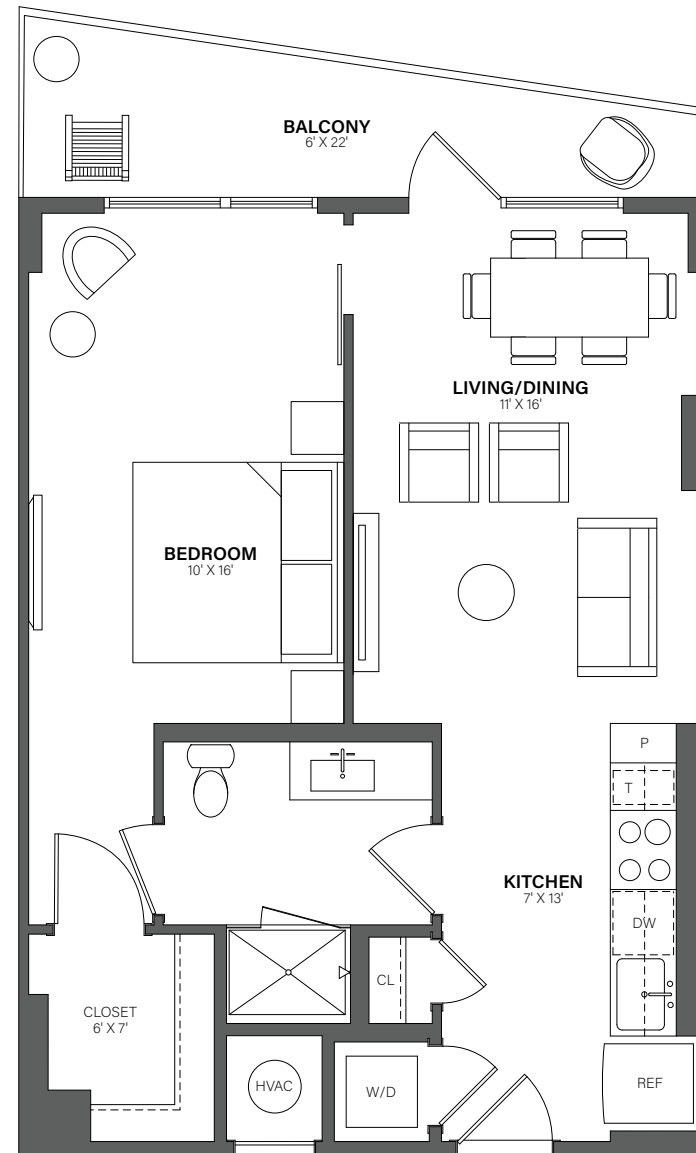

# THE WESTERLY

# 620

1 Bed, 1 Bath • 671 Sq. Ft.

Rent

Available

Lease Term

Floor plans are an artist's conception. Details and dimensions may differ from actual plans.

TheWesterlyDC.com

350 MAPLE DRIVE SW, WASHINGTON, DC 20024