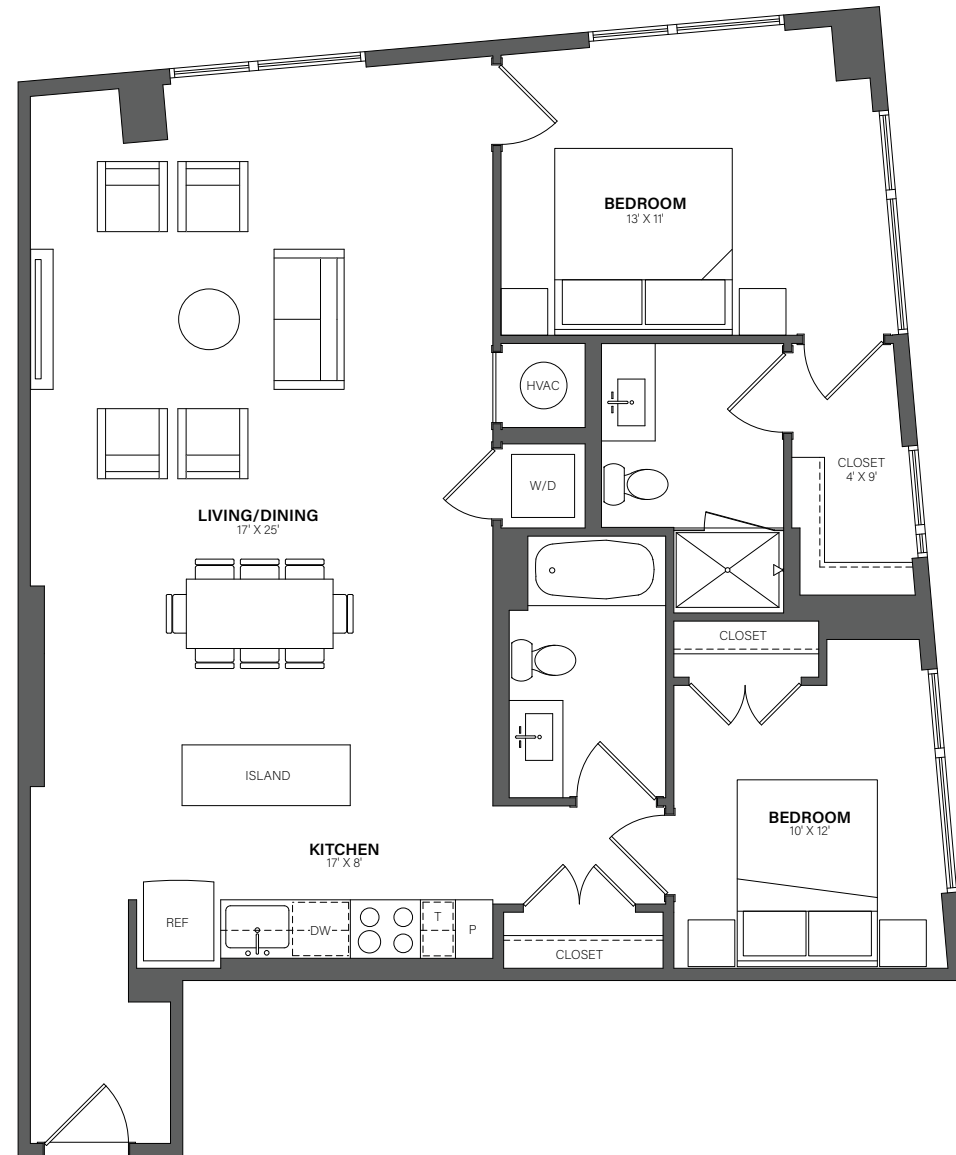

# THE WESTERLY

# 623

2 Bed, 2 Bath • 1,152 Sq. Ft.

Rent

Available

Lease Term

Floor plans are an artist's conception. Details and dimensions may differ from actual plans.

TheWesterlyDC.com

350 MAPLE DRIVE SW, WASHINGTON, DC 20024