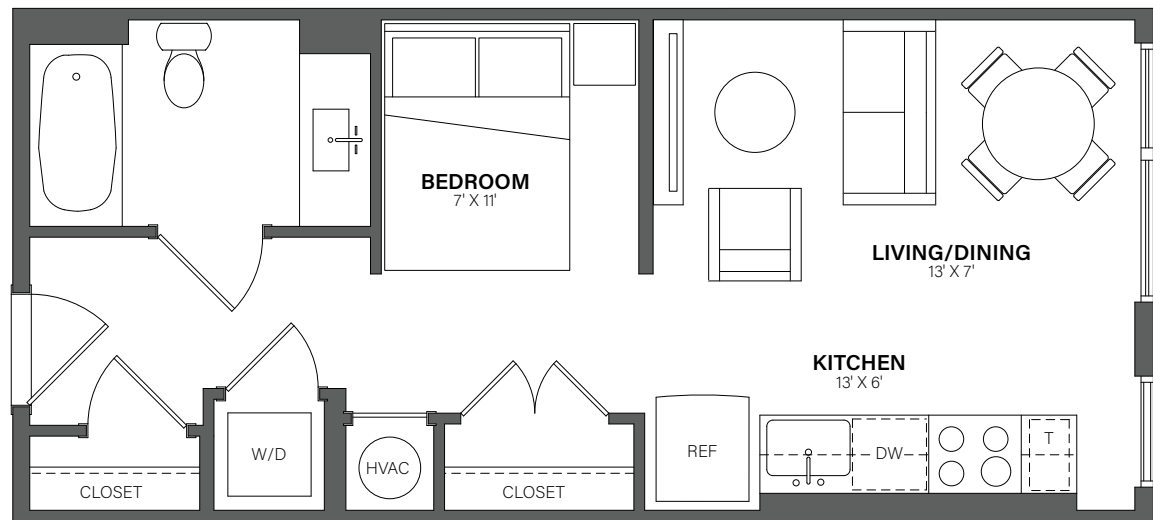

THE WESTERLY

624

Studio, 1 Bath • 440 Sq. Ft.

Rent

Available

Lease Term

Floor plans are an artist's conception. Details and dimensions may differ from actual plans.

TheWesterlyDC.com