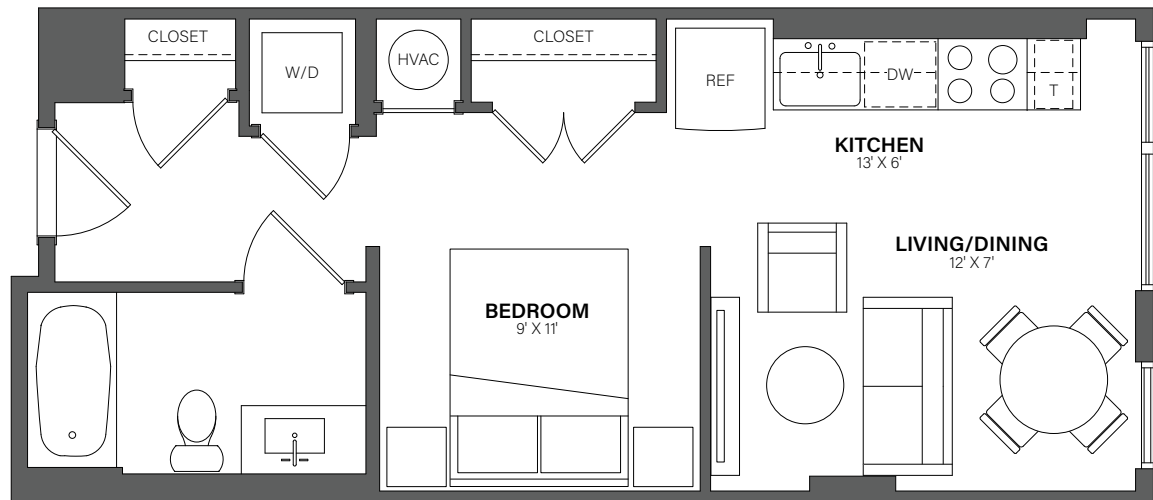

THE WESTERLY

625

Studio, 1 Bath • 449 Sq. Ft.

Rent

Available

Lease Term

Floor plans are an artist's conception. Details and dimensions may differ from actual plans.

TheWesterlyDC.com