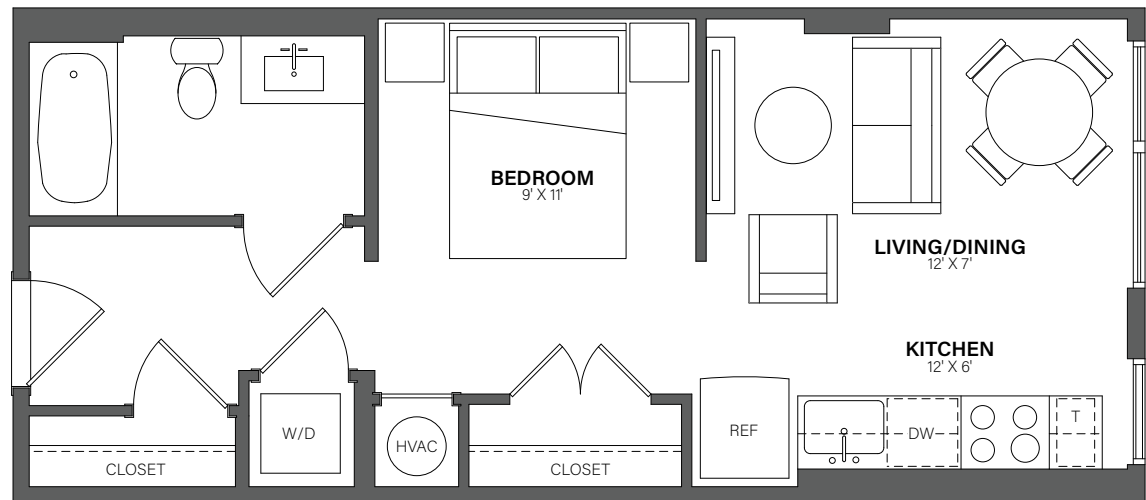

THE WESTERLY

626

Studio, 1 Bath • 452 Sq. Ft.

Rent

Available

Lease Term

Floor plans are an artist's conception. Details and dimensions may differ from actual plans.

TheWesterlyDC.com