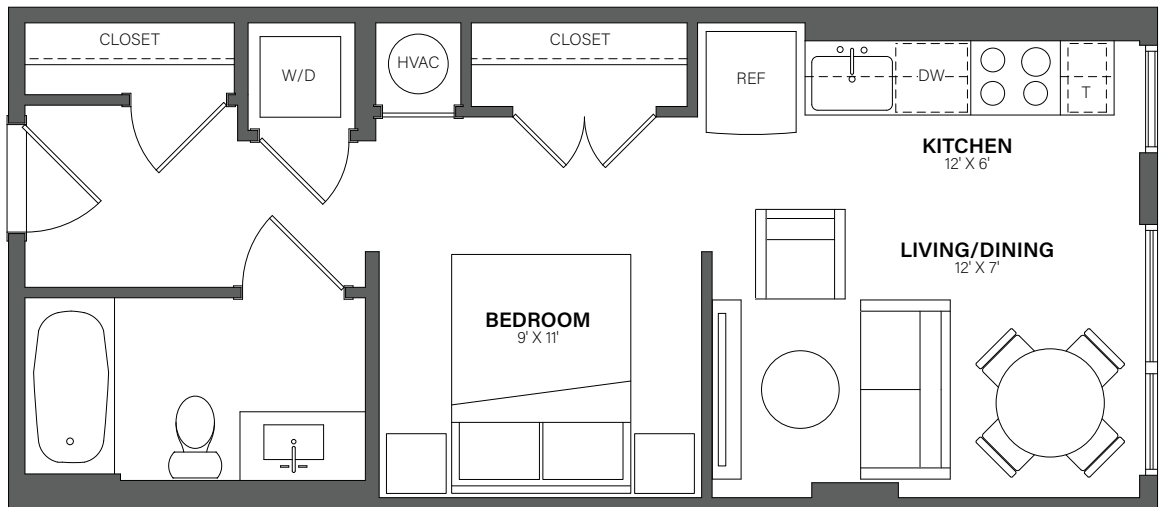

THE WESTERLY

627

Studio, 1 Bath • 452 Sq. Ft.

Rent

Available

Lease Term

Floor plans are an artist's conception. Details and dimensions may differ from actual plans.

TheWesterlyDC.com