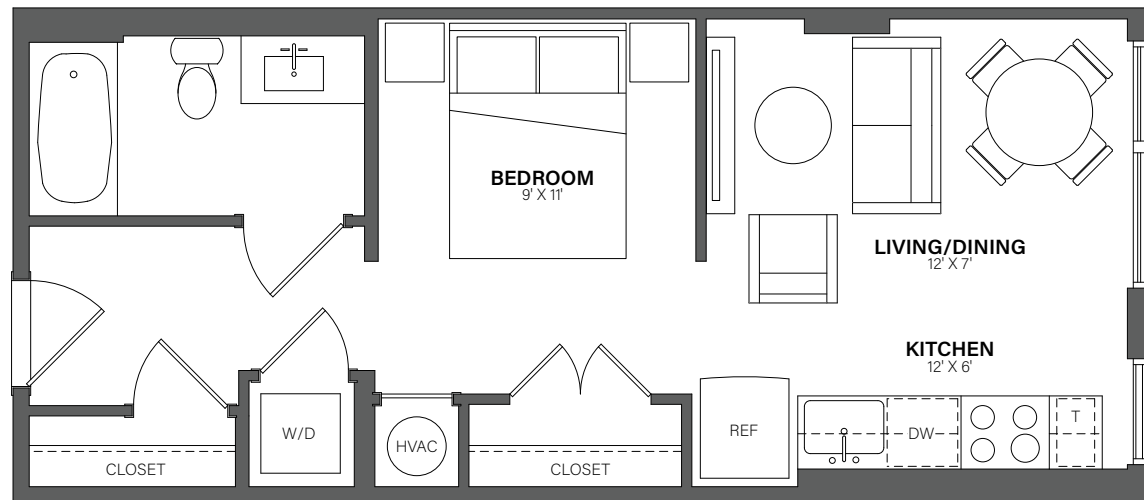

THE WESTERLY

628

Studio, 1 Bath • 452 Sq. Ft.

Rent

Available

Lease Term

Floor plans are an artist's conception. Details and dimensions may differ from actual plans.

TheWesterlyDC.com