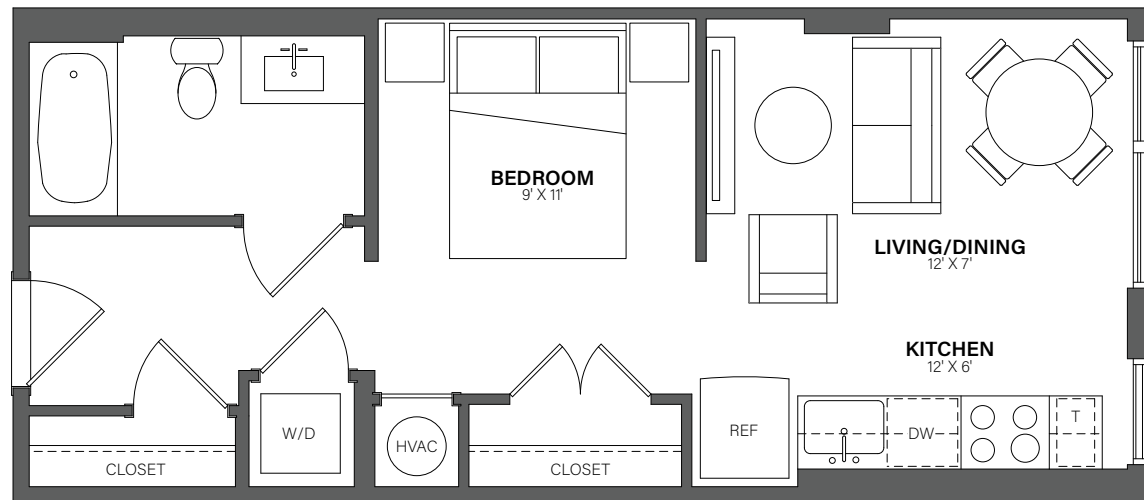

THE WESTERLY

630

Studio, 1 Bath • 452 Sq. Ft.

Rent

Available

Lease Term

Floor plans are an artist's conception. Details and dimensions may differ from actual plans.

TheWesterlyDC.com