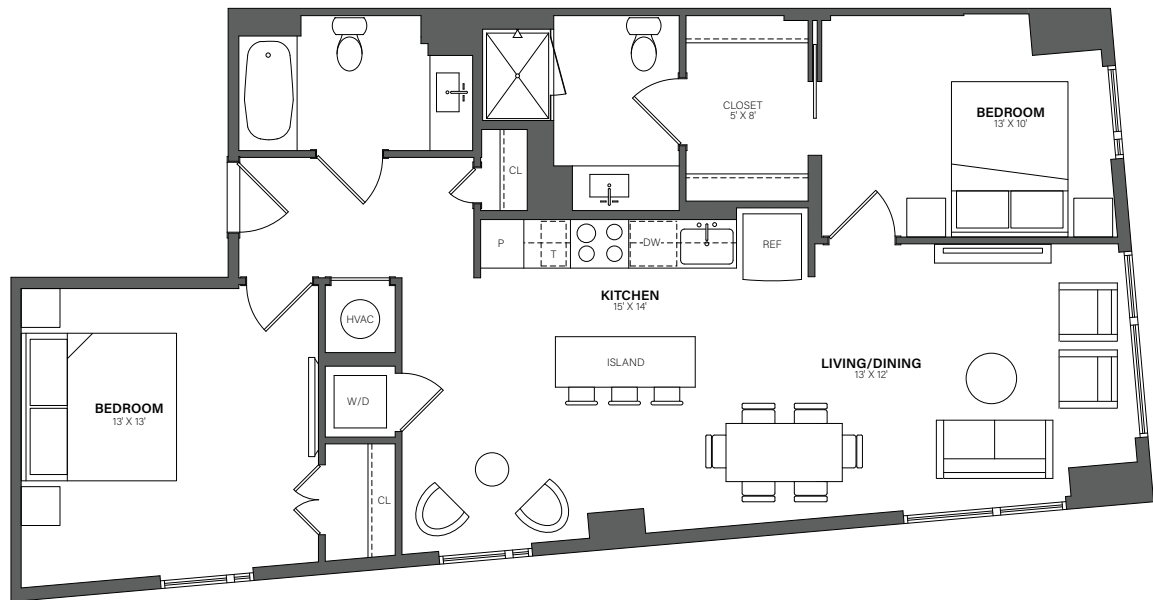

THE WESTERLY

631

2 Bed, 2 Bath • 1,038 Sq. Ft.

Rent

Available

Lease Term

Floor plans are an artist's conception. Details and dimensions may differ from actual plans.

TheWesterlyDC.com