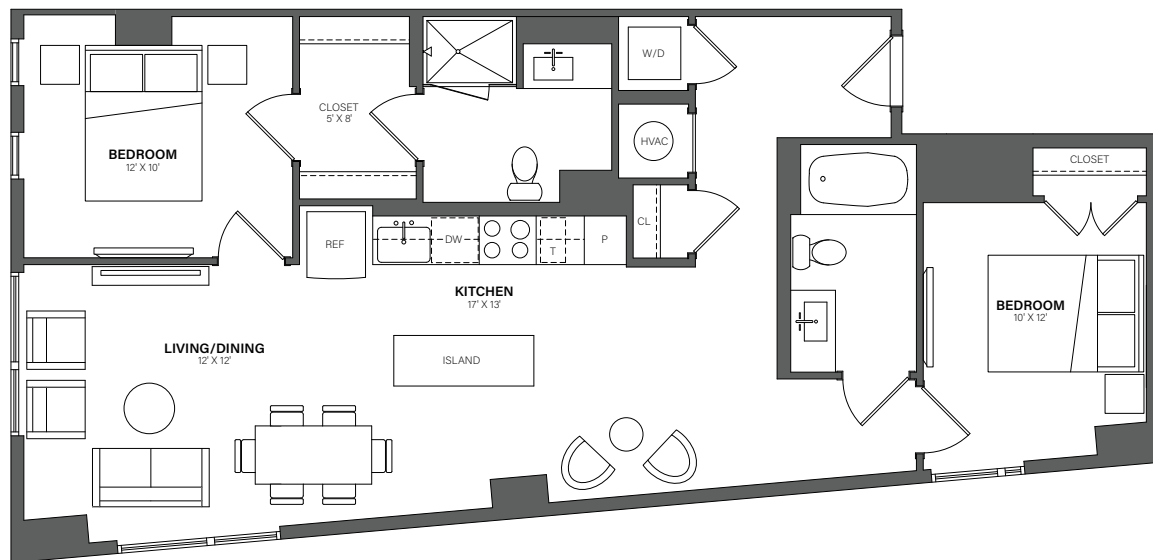

THE WESTERLY

632

2 Bed, 2 Bath • 1,022 Sq. Ft.

Rent

Available

Lease Term

Floor plans are an artist's conception. Details and dimensions may differ from actual plans.