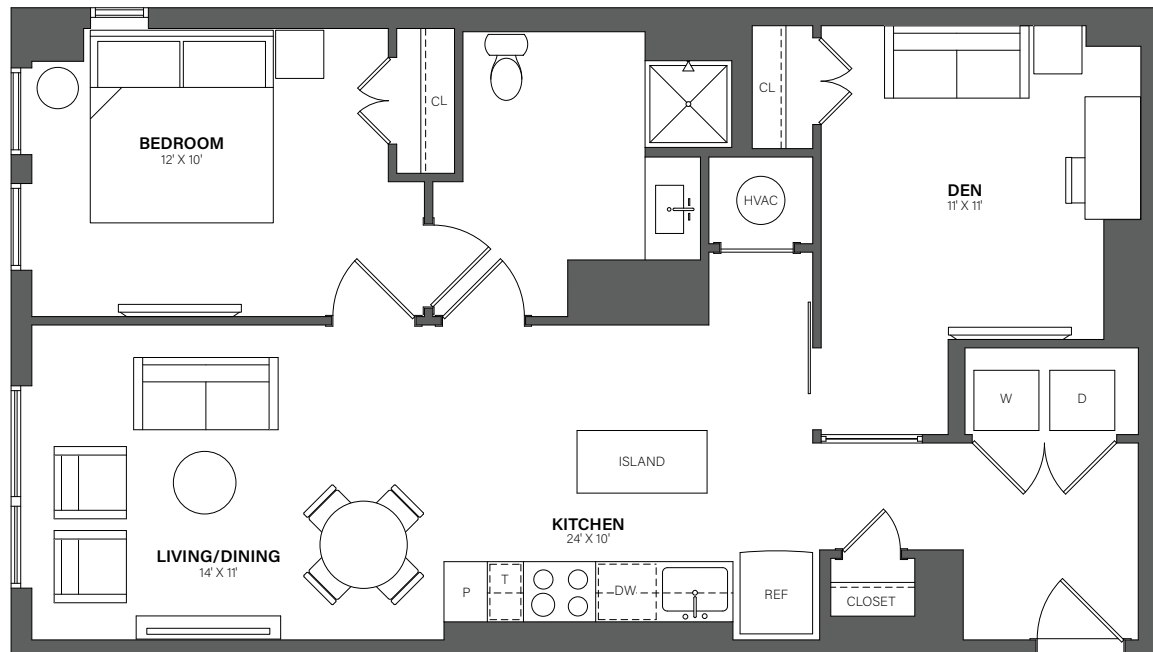

THE WESTERLY

633

1 Bed + Den, 1 Bath • 871 Sq. Ft.

Rent

Available

Lease Term

Floor plans are an artist's conception. Details and dimensions may differ from actual plans.