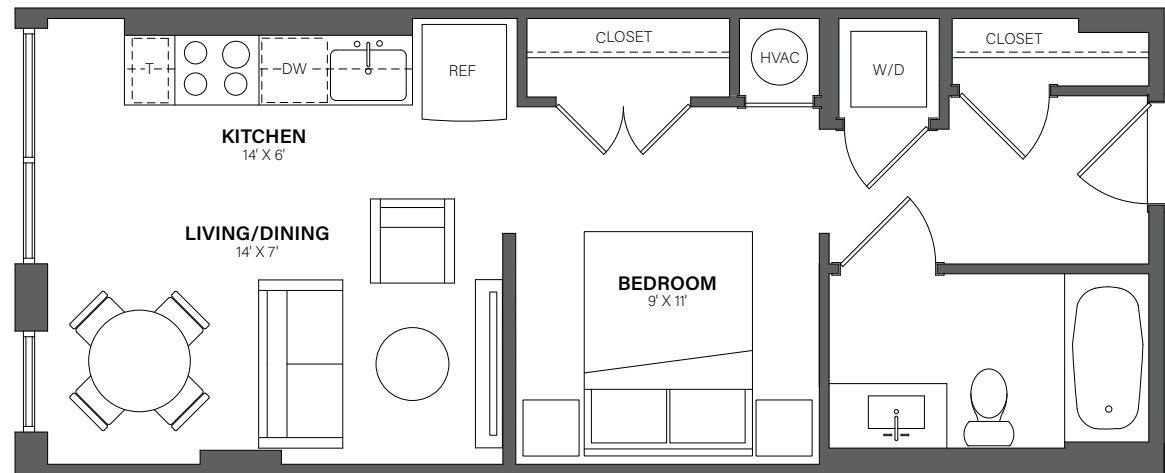

THE WESTERLY

634

Studio, 1 Bath • 476 Sq. Ft.

Rent

Available

Lease Term

Floor plans are an artist's conception. Details and dimensions may differ from actual plans.

TheWesterlyDC.com