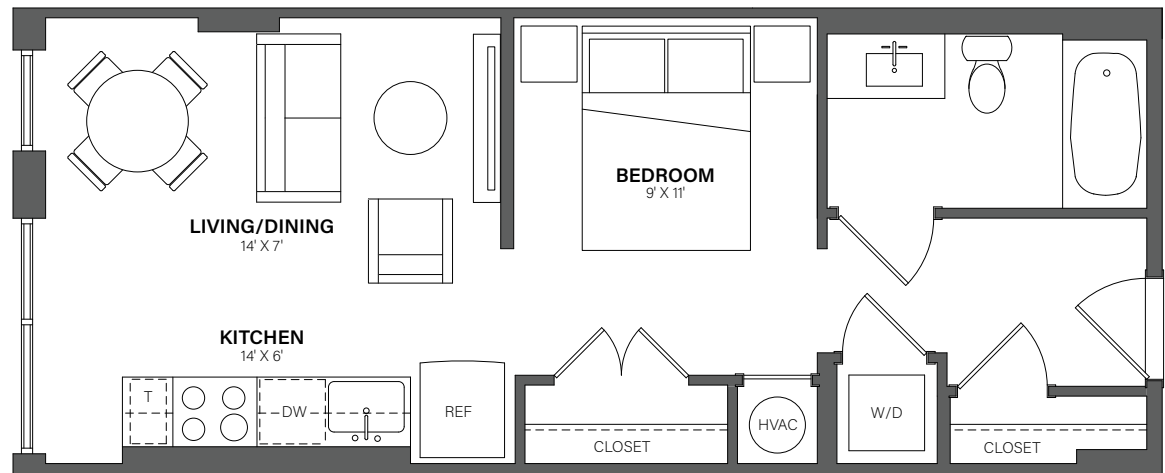

THE WESTERLY

635

Studio, 1 Bath • 476 Sq. Ft.

Rent

Available

Lease Term

Floor plans are an artist's conception. Details and dimensions may differ from actual plans.