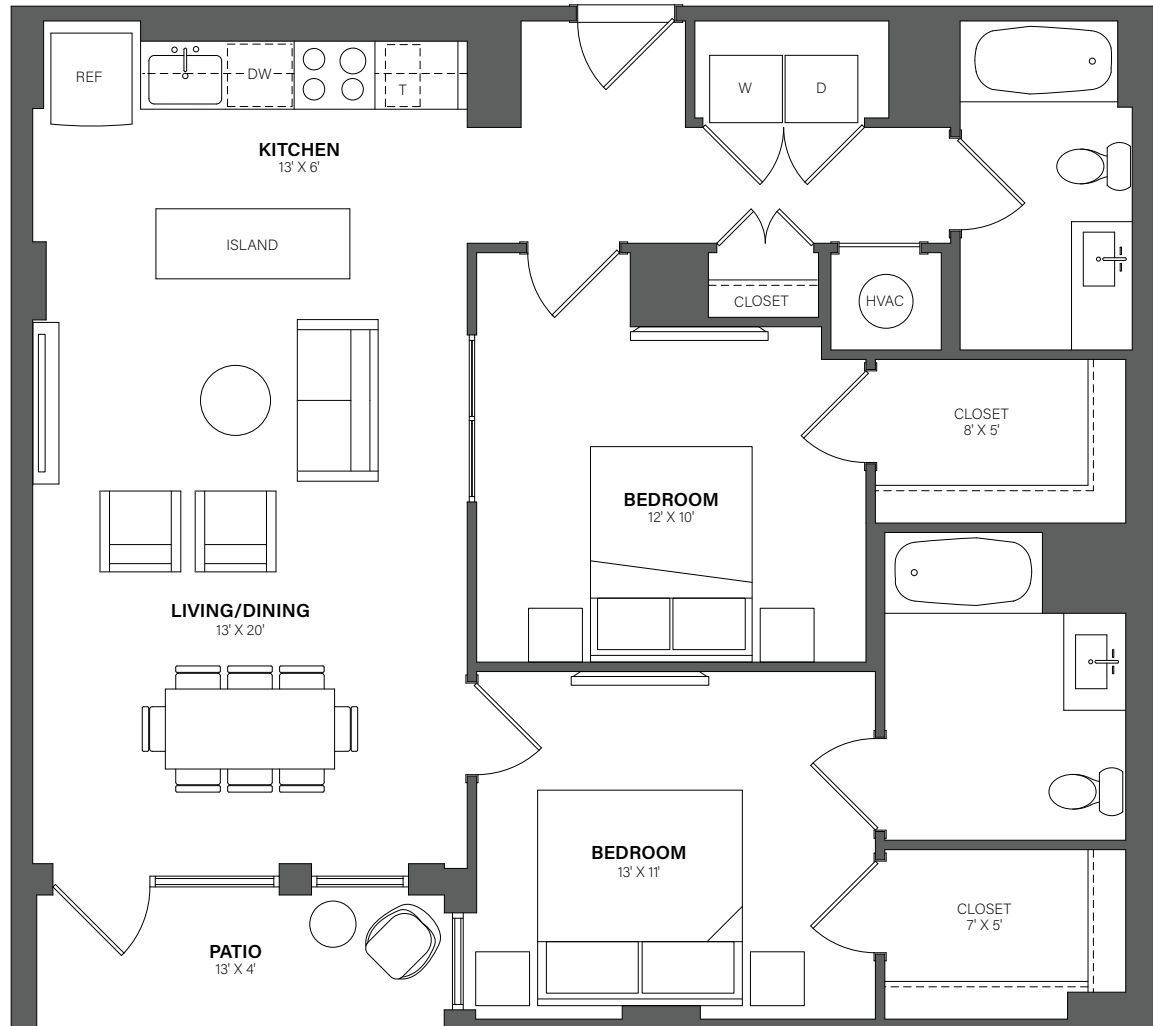

THE WESTERLY

636

2 Bed, 2 Bath • 1,057 Sq. Ft.

Rent

Available

Lease Term

Floor plans are an artist's conception. Details and dimensions may differ from actual plans.

TheWesterlyDC.com