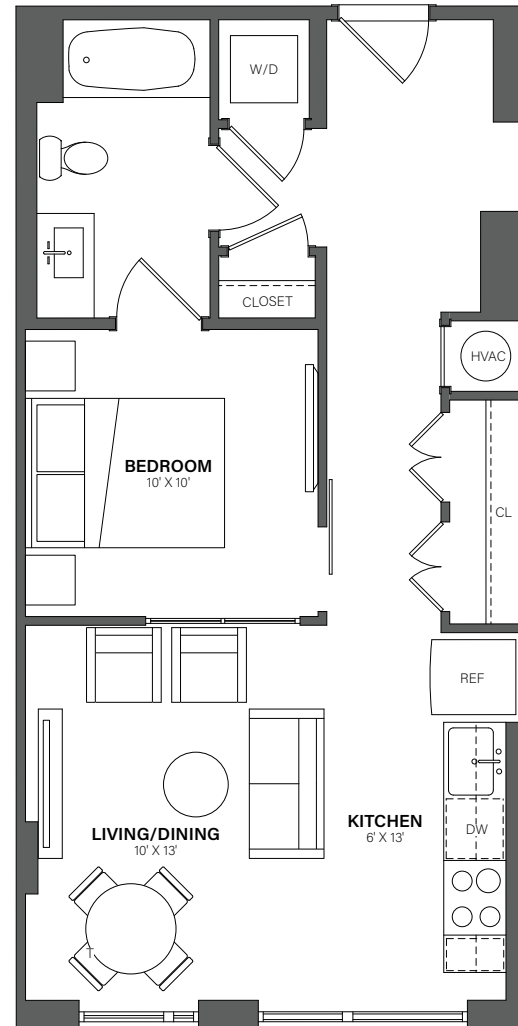

THE WESTERLY

638

1 Bed, 1 Bath • 595 Sq. Ft.

Rent

Available

Lease Term

Floor plans are an artist's conception. Details and dimensions may differ from actual plans.

TheWesterlyDC.com