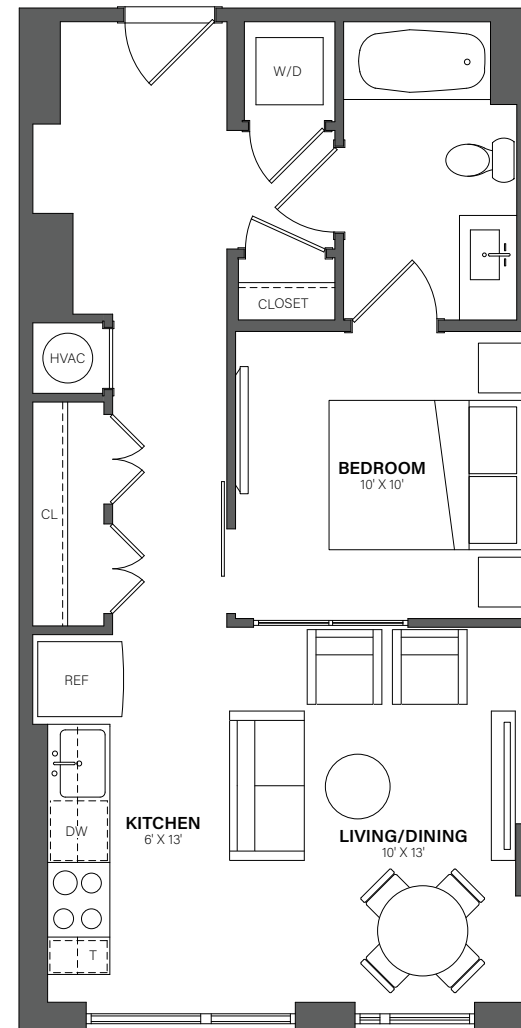

# THE WESTERLY

# 643

1 Bed, 1 Bath • 595 Sq. Ft.

Rent

Available

Lease Term

Floor plans are an artist's conception. Details and dimensions may differ from actual plans.

TheWesterlyDC.com

350 MAPLE DRIVE SW, WASHINGTON, DC 20024