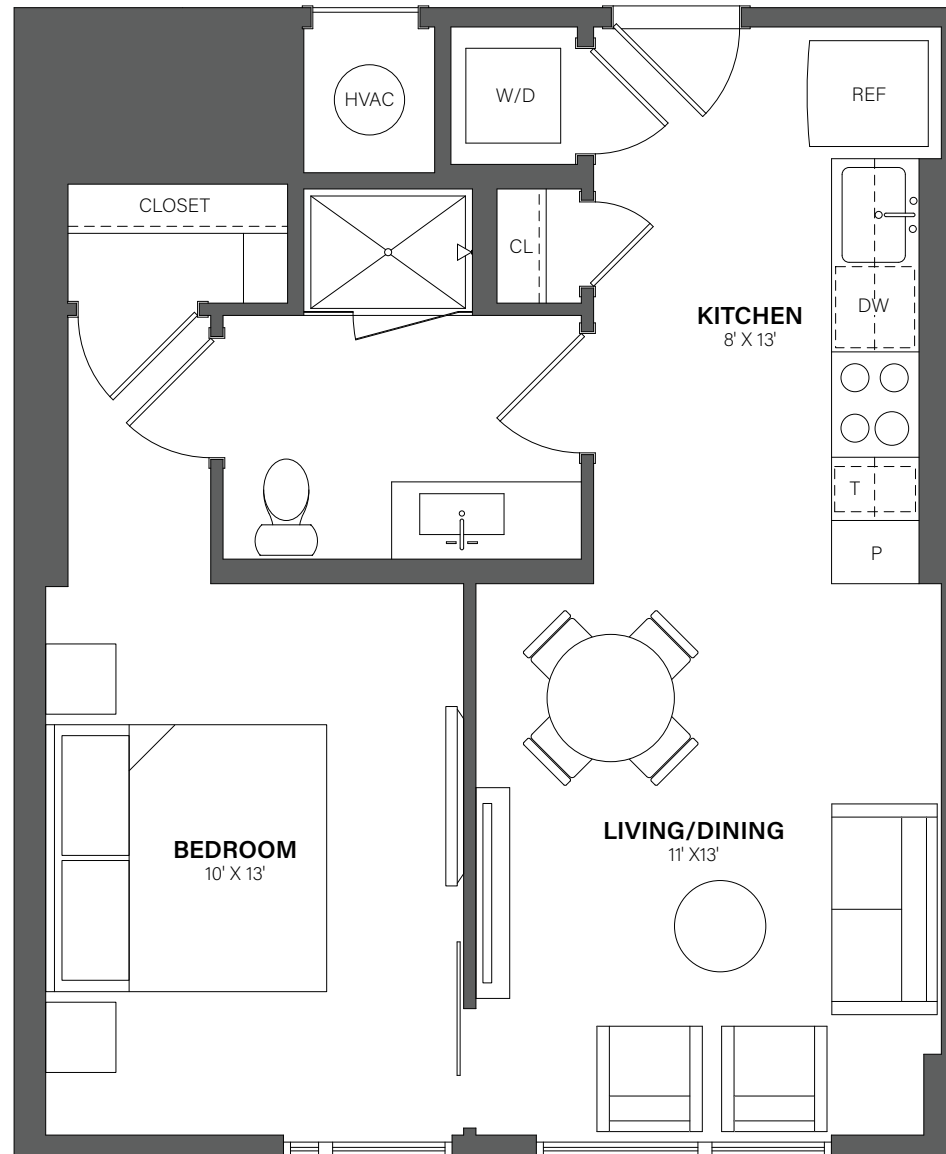

# THE WESTERLY

# 644

1 Bed, 1 Bath • 602 Sq. Ft.

Rent

Available

Lease Term

Floor plans are an artist's conception. Details and dimensions may differ from actual plans.

TheWesterlyDC.com

350 MAPLE DRIVE SW, WASHINGTON, DC 20024