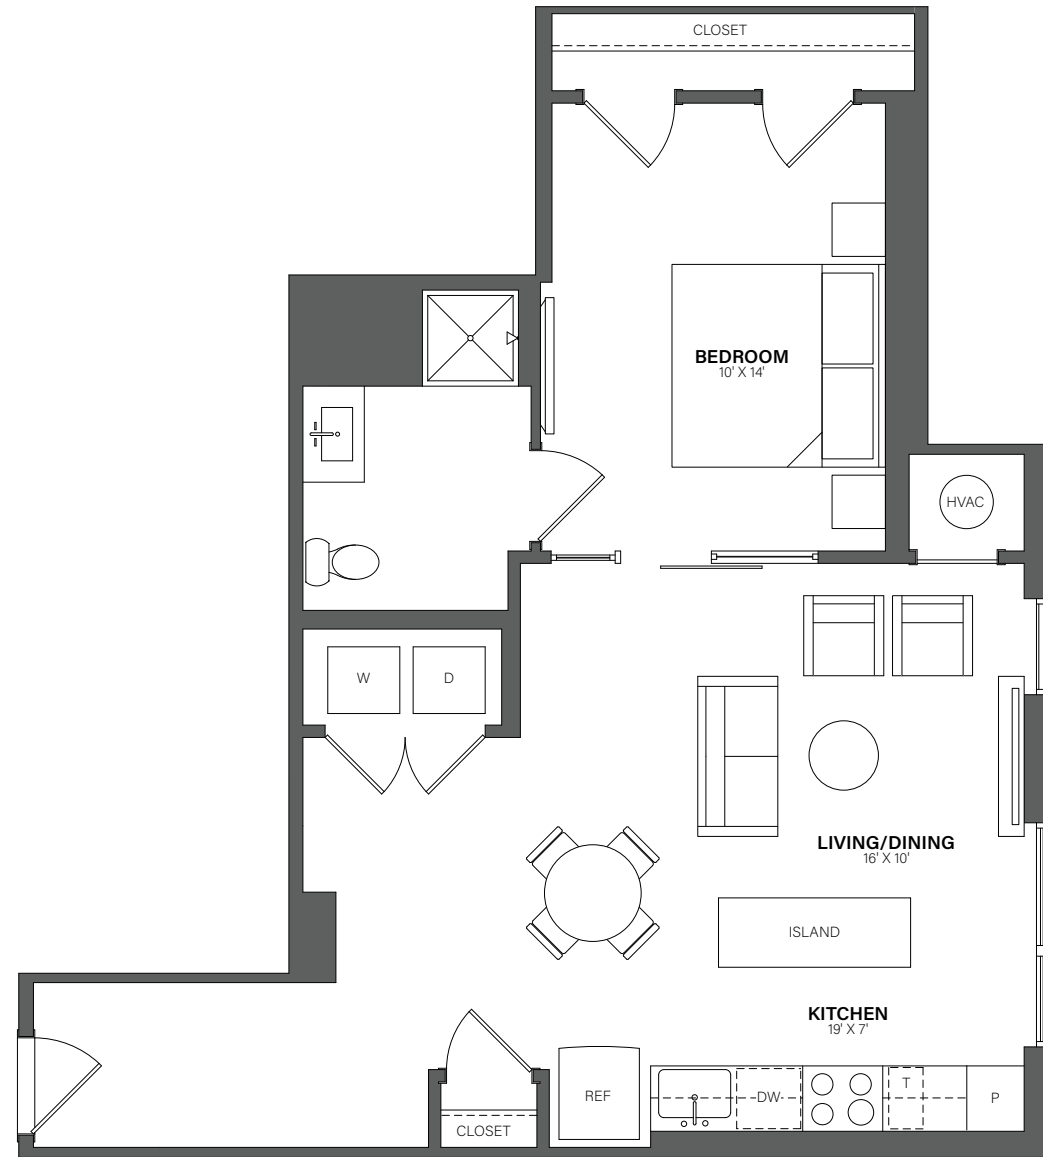

THE WESTERLY

701

1 Bed, 1 Bath • 649 Sq. Ft.

Rent

Available

Lease Term

Floor plans are an artist's conception. Details and dimensions may differ from actual plans.