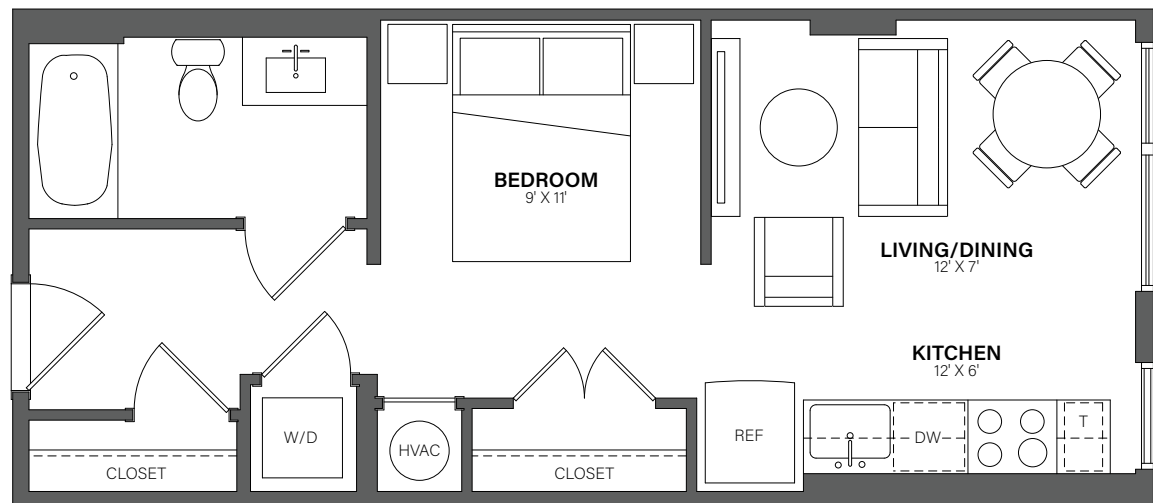

# THE WESTERLY

# 703

Studio, 1 Bath • 452 Sq. Ft.

Rent

Available

Lease Term

Floor plans are an artist's conception. Details and dimensions may differ from actual plans.

TheWesterlyDC.com

350 MAPLE DRIVE SW, WASHINGTON, DC 20024