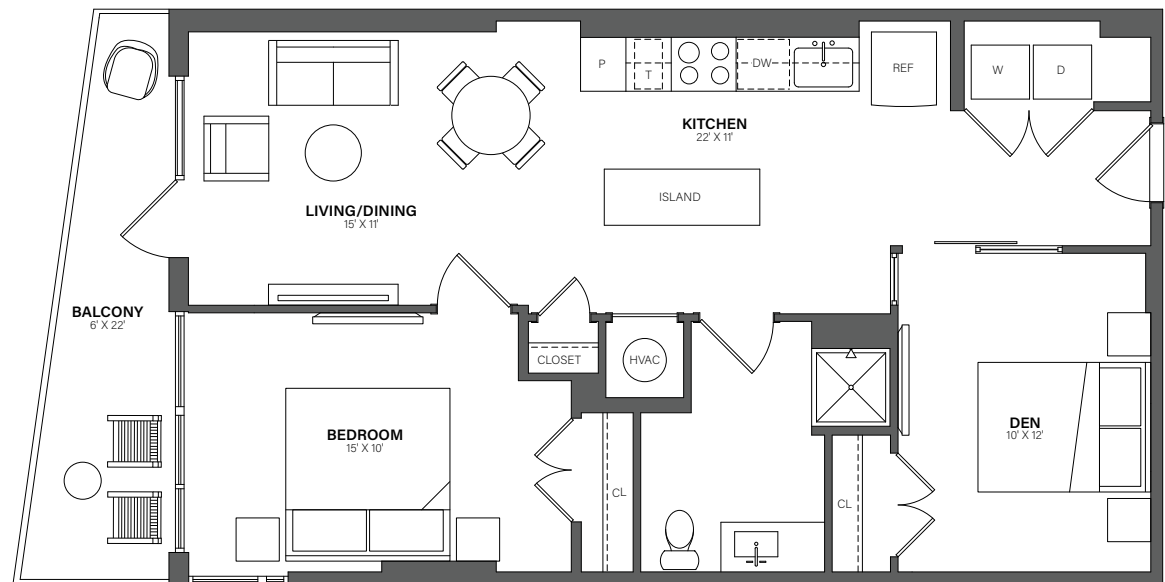

# THE WESTERLY

# 707

1 Bed + Den, 1 Bath • 788 Sq. Ft.

Rent

Available

Lease Term

Floor plans are an artist's conception. Details and dimensions may differ from actual plans.

TheWesterlyDC.com

350 MAPLE DRIVE SW, WASHINGTON, DC 20024