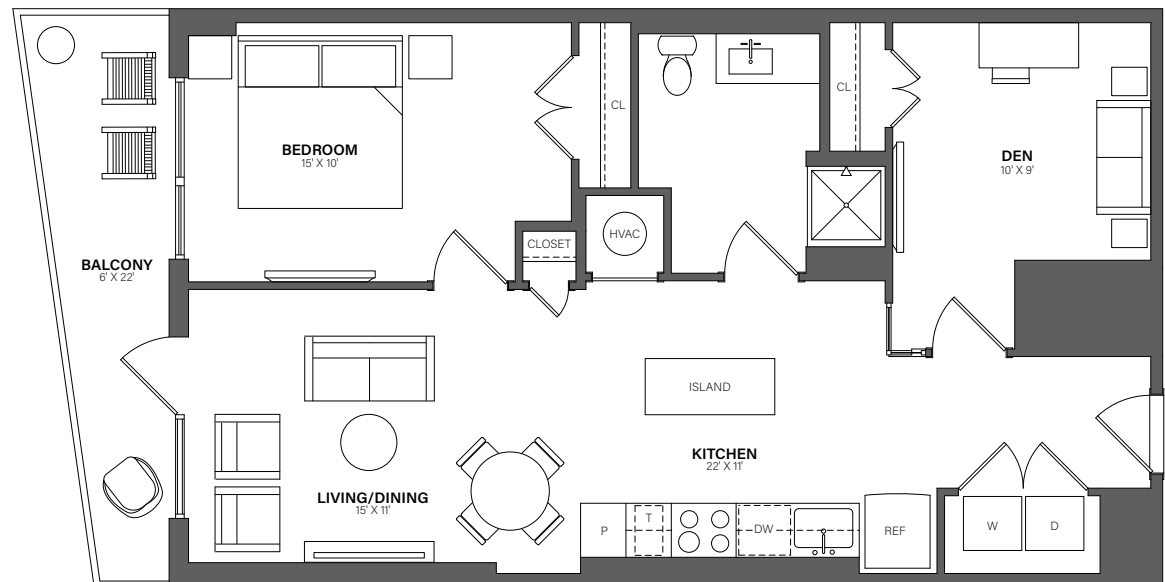

# THE WESTERLY

# 708

1 Bed + Den, 1 Bath • 827 Sq. Ft.

Rent

Available

Lease Term

Floor plans are an artist's conception. Details and dimensions may differ from actual plans.

TheWesterlyDC.com

350 MAPLE DRIVE SW, WASHINGTON, DC 20024