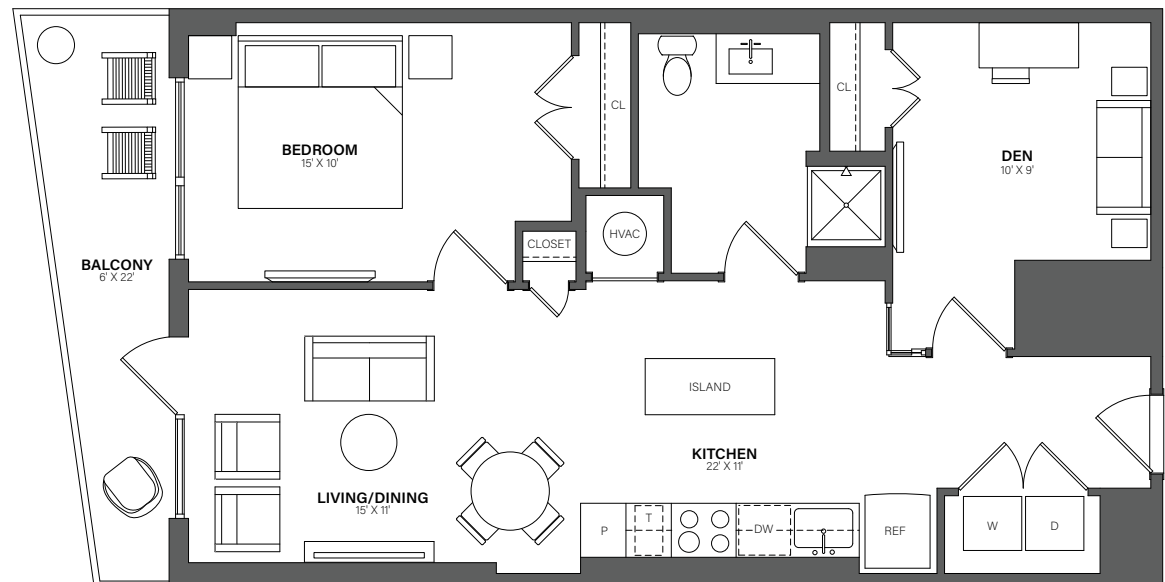

# THE WESTERLY

# 710

1 Bed + Den, 1 Bath • 827 Sq. Ft.

Rent

Available

Lease Term

Floor plans are an artist's conception. Details and dimensions may differ from actual plans.

TheWesterlyDC.com

350 MAPLE DRIVE SW, WASHINGTON, DC 20024