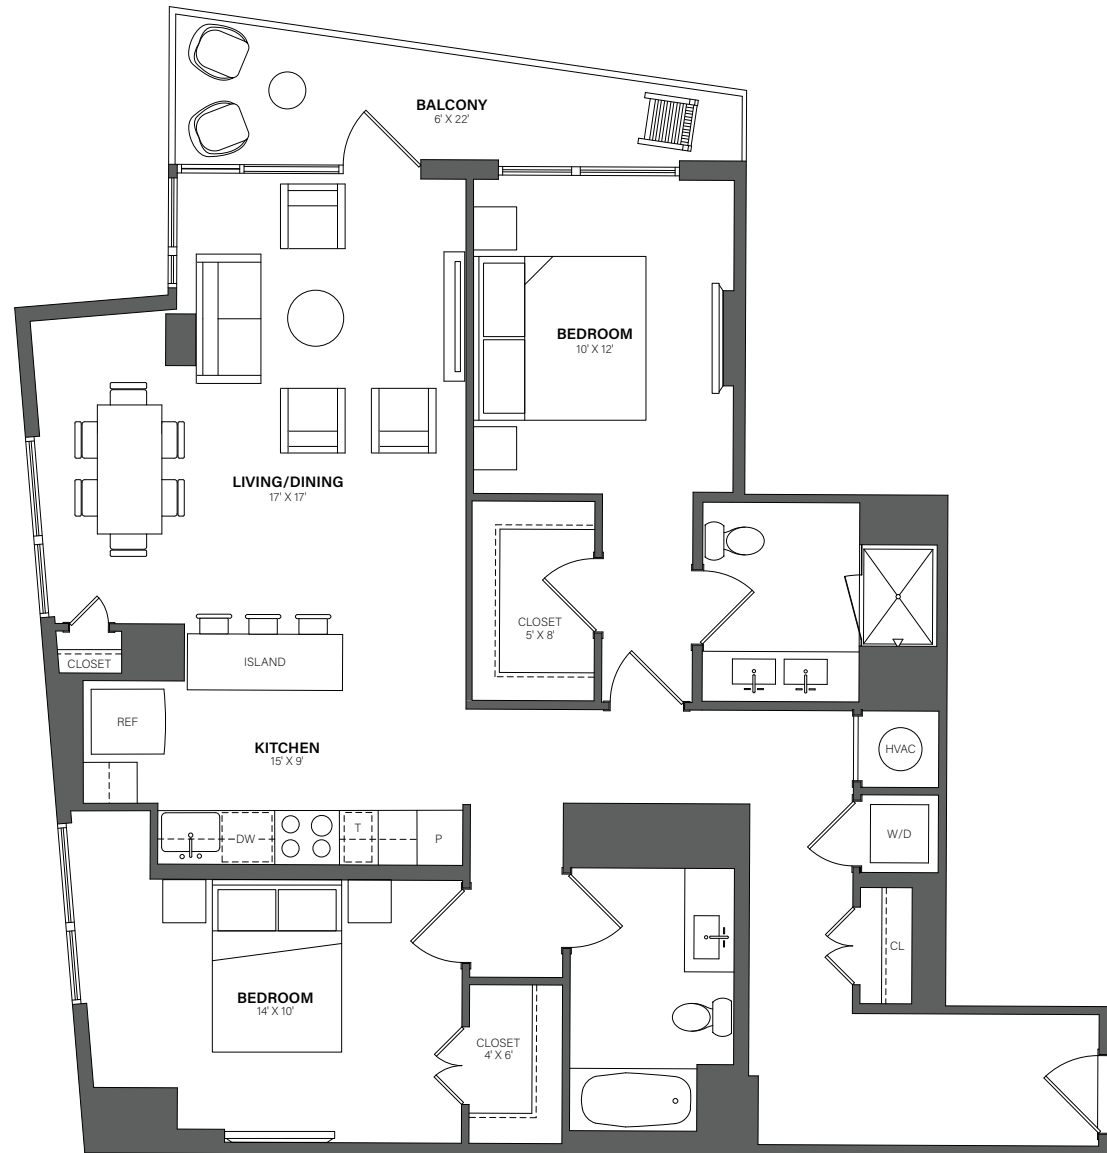

# THE WESTERLY

# 711

2 Bed, 2 Bath • 1,248 Sq. Ft.

Rent

Available

Lease Term

Floor plans are an artist's conception. Details and dimensions may differ from actual plans.