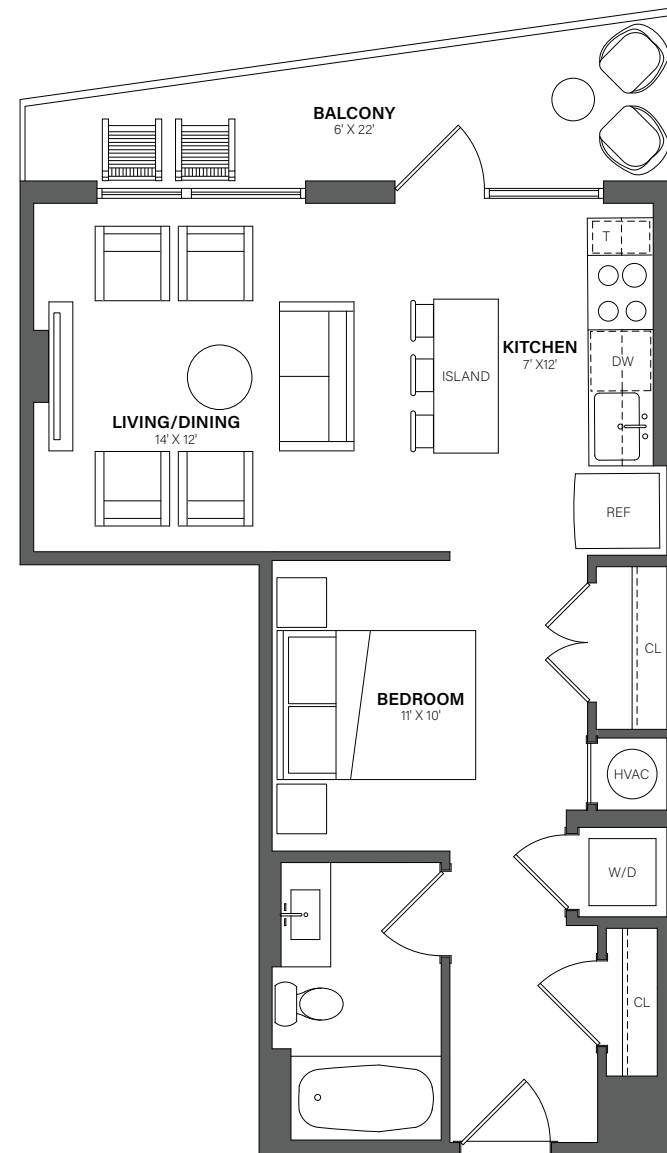

THE WESTERLY

712

Studio, 1 Bath • 560 Sq. Ft.

Rent

Available

Lease Term

Floor plans are an artist's conception. Details and dimensions may differ from actual plans.