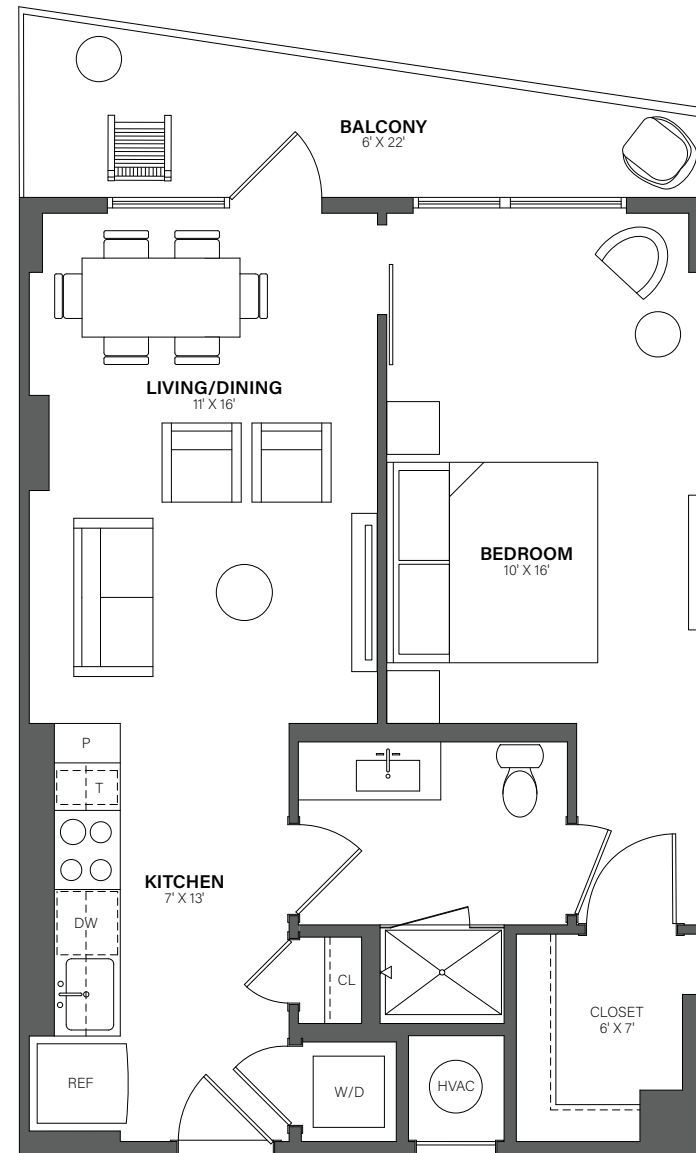

THE
WESTERLY

713

1 Bed, 1 Bath • 671 Sq. Ft.

Rent

Available

Lease Term

Floor plans are an artist's conception. Details and dimensions may differ from actual plans.