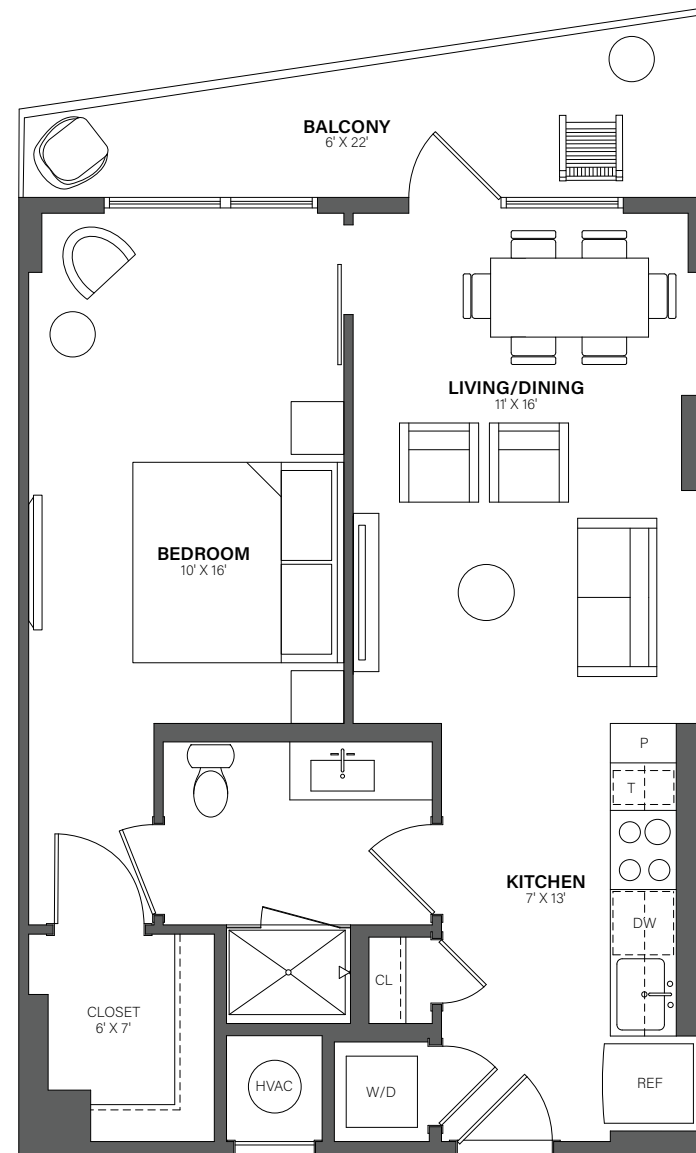

# THE WESTERLY

# 714

1 Bed, 1 Bath • 671 Sq. Ft.

Rent

Available

Lease Term

Floor plans are an artist's conception. Details and dimensions may differ from actual plans.

TheWesterlyDC.com

350 MAPLE DRIVE SW, WASHINGTON, DC 20024