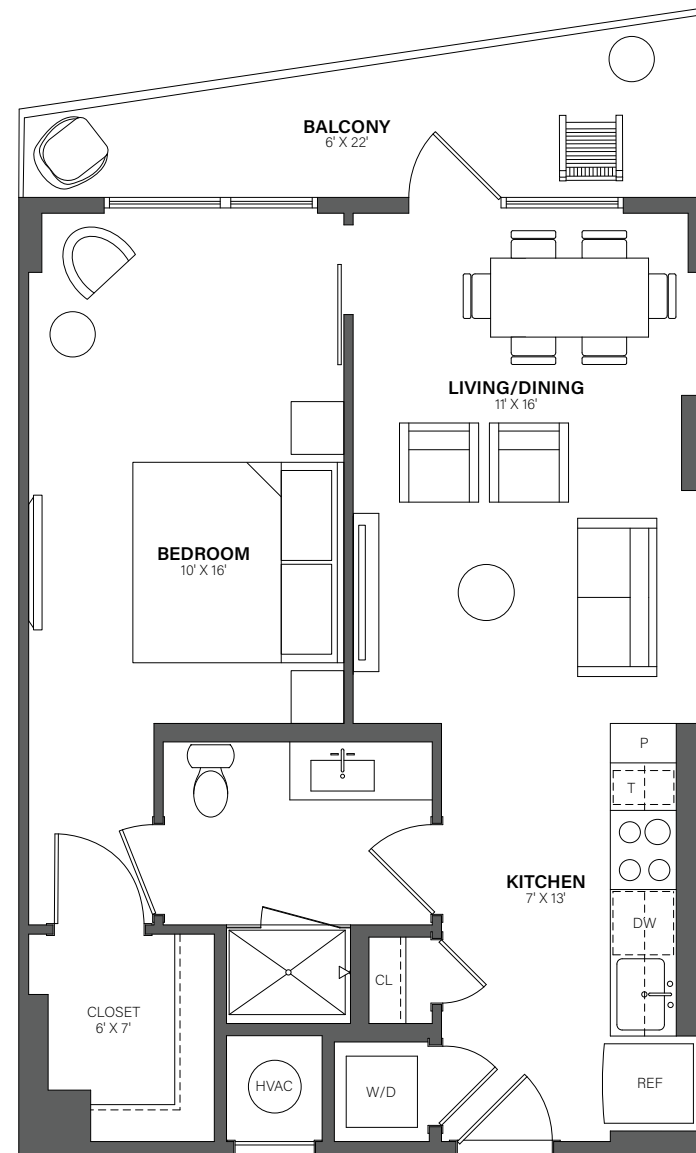

THE WESTERLY

715

1 Bed, 1 Bath • 671 Sq. Ft.

Rent

Available

Lease Term

Floor plans are an artist's conception. Details and dimensions may differ from actual plans.

TheWesterlyDC.com