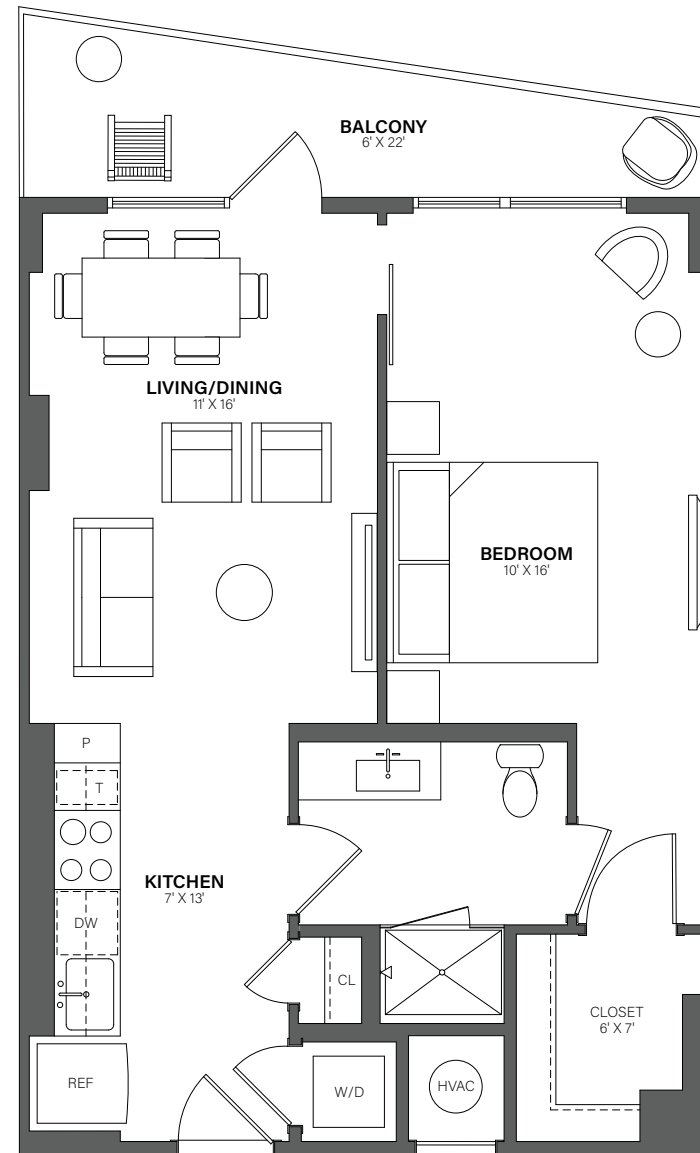

# THE WESTERLY

# 717

1 Bed, 1 Bath • 671 Sq. Ft.

Rent

Available

Lease Term

Floor plans are an artist's conception. Details and dimensions may differ from actual plans.

TheWesterlyDC.com

350 MAPLE DRIVE SW, WASHINGTON, DC 20024