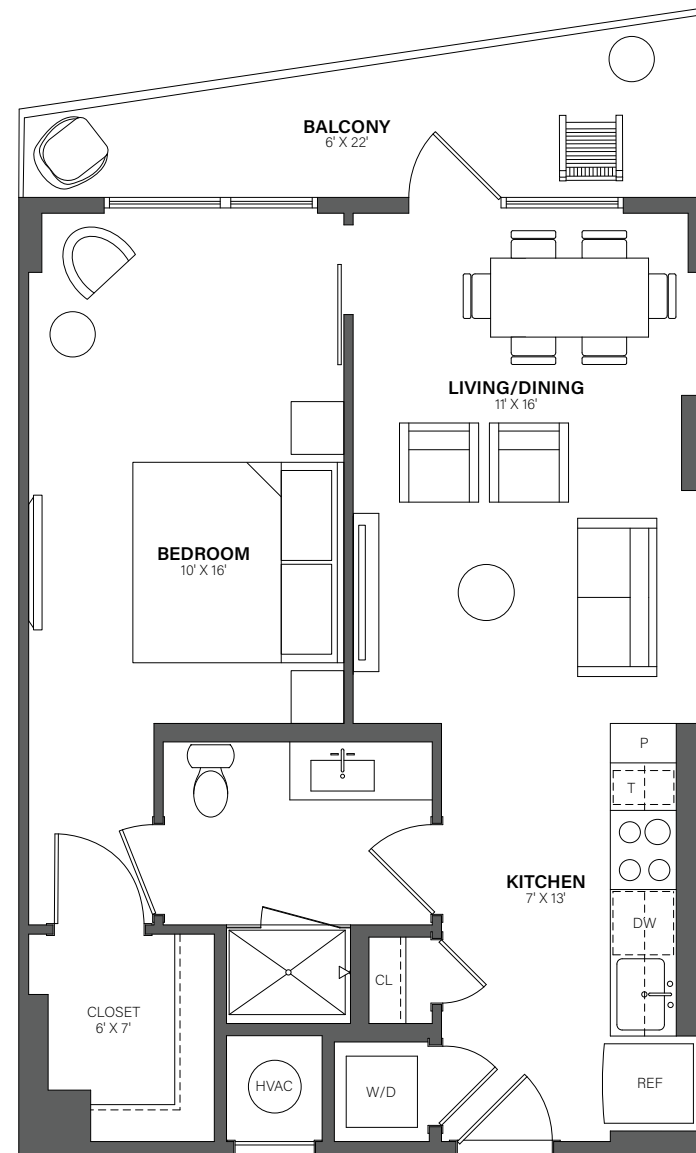

THE WESTERLY

720

1 Bed, 1 Bath • 671 Sq. Ft.

Rent

Available

Lease Term

Floor plans are an artist's conception. Details and dimensions may differ from actual plans.

TheWesterlyDC.com