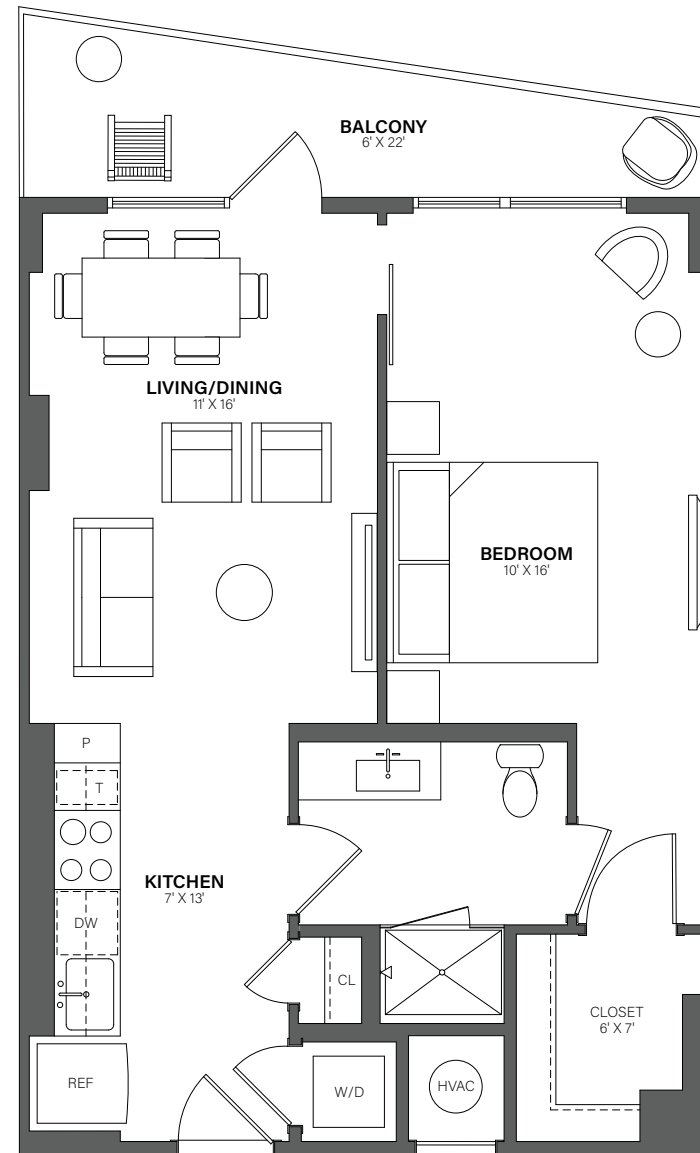

THE
WESTERLY

721

1 Bed, 1 Bath • 671 Sq. Ft.

Rent

Available

Lease Term

Floor plans are an artist's conception. Details and dimensions may differ from actual plans.

TheWesterlyDC.com