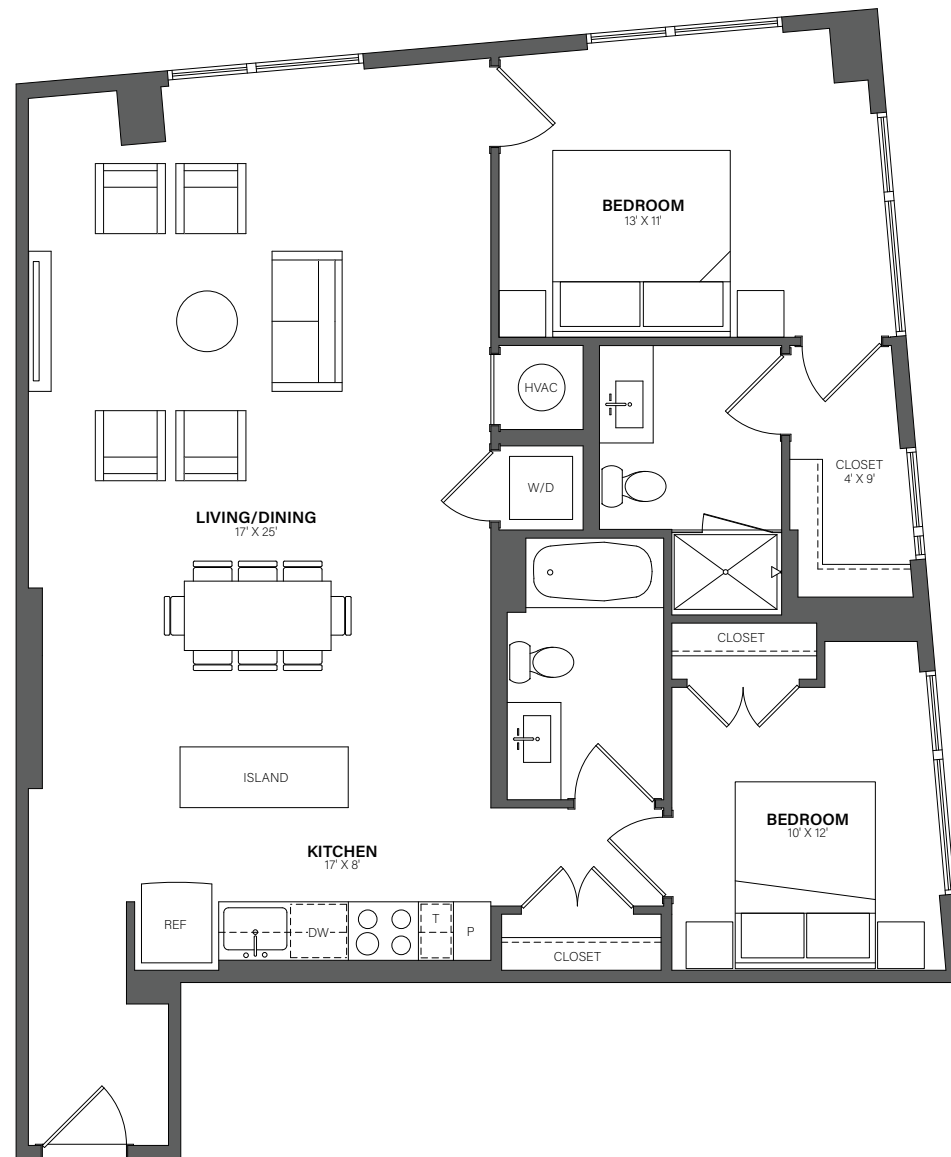

# THE WESTERLY

# 723

2 Bed, 2 Bath • 1,152 Sq. Ft.

Rent

Available

Lease Term

Floor plans are an artist's conception. Details and dimensions may differ from actual plans.