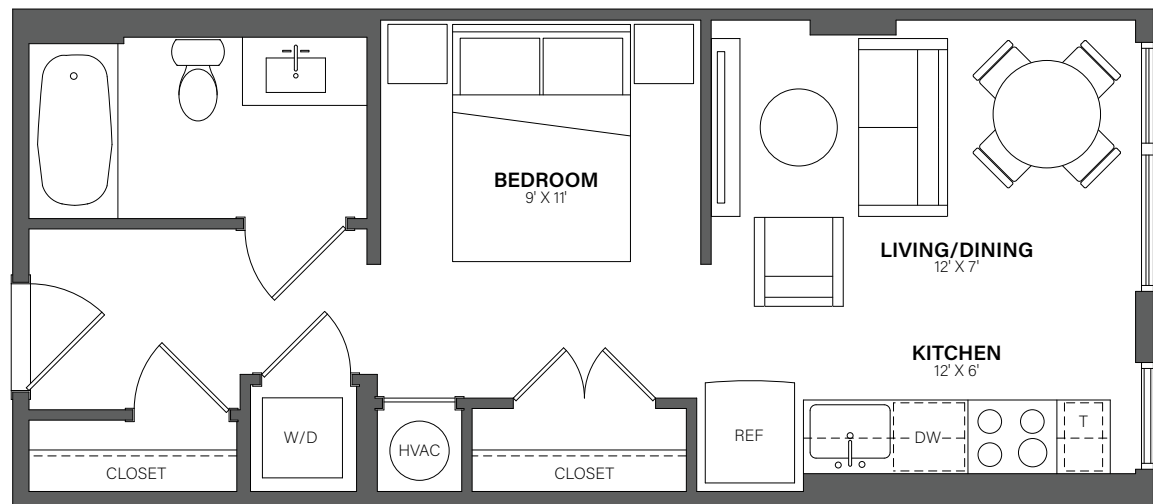

THE WESTERLY

724

Studio, 1 Bath • 452 Sq. Ft.

Rent

Available

Lease Term

Floor plans are an artist's conception. Details and dimensions may differ from actual plans.

TheWesterlyDC.com